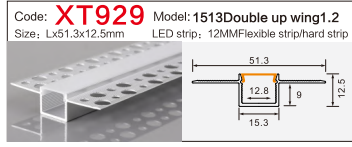

LINEAR LIGHTING ALUMINUM PROFILE