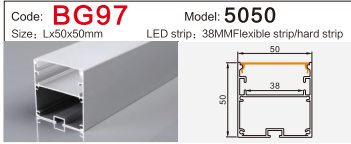

LINEAR LIGHTING ALUMINUM PROFILE