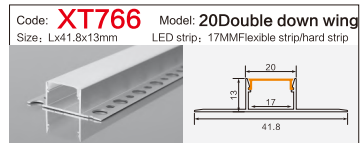

Code: **BG05** Model: **10040**
Size: Lx100x40mm LED strip: 75MMFlexible strip/hard strip

LINEAR LIGHTING ALUMINUM PROFILE

LINEAR LIGHTING ALUMINUM PROFILE

LINEAR LIGHTING ALUMINUM PROFILE

LINEAR LIGHTING ALUMINUM PROFILE

LINEAR LIGHTING ALUMINUM PROFILE

LINEAR LIGHTING

ALUMINUM PROFILE

Code: **XT827+691** Model: **4014**
 Size: Lx13.5x40mm LED strip: 10MMFlexible strip

Code: **XT557** Model: **3020**
 Size: Lx30x20mm LED strip: 26mmFlexible strip/hard strip