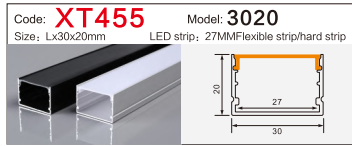

LED Aluminum profile factory

LINEAR LIGHTING
ALUMINUM PROFILE

LINEAR LIGHTING ALUMINUM PROFILE

LINEAR LIGHTING ALUMINUM PROFILE

LINEAR LIGHTING ALUMINUM PROFILE

Code: **XT230** Model: **Dia 30MM**
Size: Lx60mm LED strip: 30MMFlexible strip/hard strip

Code: **BG84** Model: **5035conceal**
Size: Lx66x35mm LED strip: 42MMFlexible strip/hard strip

Code: **WR15035** Model: **15035**
Size: Lx150x35mm LED strip: 138MMFlexible strip/hard strip

Code: **XT303方/半圆** Model: **4542Three-sided**
Size: Lx45x42mm LED strip: 34MMFlexible strip/hard strip