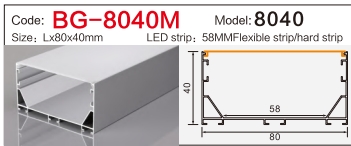

LINEAR LIGHTING ALUMINUM PROFILE