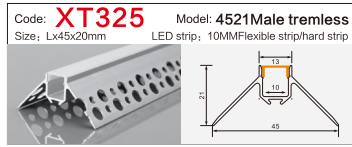

LINEAR LIGHTING ALUMINUM PROFILE