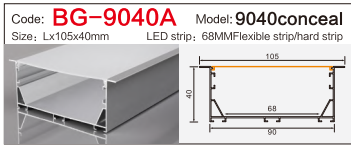

LINEAR LIGHTING ALUMINUM PROFILE