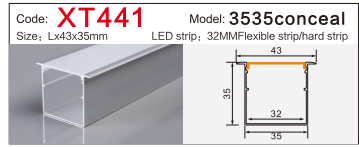

LED Aluminum profile factory

LINEAR LIGHTING
ALUMINUM PROFILE

LINEAR LIGHTING ALUMINUM PROFILE

LINEAR LIGHTING ALUMINUM PROFILE

LINEAR LIGHTING ALUMINUM PROFILE

Code: **XT230** Model: **Dia 30MM**
Size: Lx60mm LED strip: 30MMFlexible strip/hard strip

Code: **BG84** Model: **5035conceal**
Size: Lx66x35mm LED strip: 42MMFlexible strip/hard strip

Code: **WR15035** Model: **15035**
Size: Lx150x35mm LED strip: 138MMFlexible strip/hard strip

Code: **XT303方/半圆** Model: **4542Three-sided**
Size: Lx45x42mm LED strip: 34MMFlexible strip/hard strip