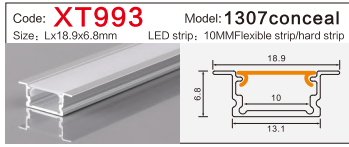

LED Aluminum profile factory

LINEAR LIGHTING
ALUMINUM PROFILE

LINEAR LIGHTING ALUMINUM PROFILE

LINEAR LIGHTING ALUMINUM PROFILE

LINEAR LIGHTING ALUMINUM PROFILE

Code: **XT230** Model: **Dia 30MM**
Size: Lx60mm LED strip: 30MMFlexible strip/hard strip

Code: **BG84** Model: **5035conceal**
Size: Lx66x35mm LED strip: 42MMFlexible strip/hard strip

Code: **WR15035** Model: **15035**
Size: Lx150x35mm LED strip: 138MMFlexible strip/hard strip

Code: **XT303方/半圆** Model: **4542Three-sided**
Size: Lx45x42mm LED strip: 34MMFlexible strip/hard strip