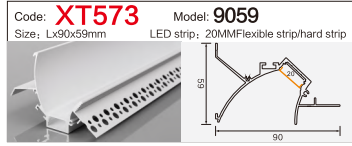

Code: **BG05** Model: **10040**
Size: Lx100x40mm LED strip: 75MMFlexible strip/hard strip

LINEAR LIGHTING ALUMINUM PROFILE

LINEAR LIGHTING ALUMINUM PROFILE

LINEAR LIGHTING ALUMINUM PROFILE

LINEAR LIGHTING ALUMINUM PROFILE

LINEAR LIGHTING ALUMINUM PROFILE

LINEAR LIGHTING

ALUMINUM PROFILE

Code: **XT827+691** Model: **4014**
 Size: Lx13.5x40mm LED strip: 10MMFlexible strip

Code: **XT557** Model: **3020**
 Size: Lx30x20mm LED strip: 26mmFlexible strip/hard strip