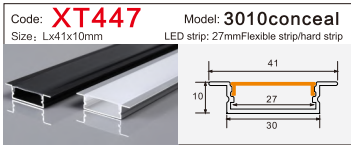

LED Aluminum profile factory

LINEAR LIGHTING
ALUMINUM PROFILE

LINEAR LIGHTING ALUMINUM PROFILE

LINEAR LIGHTING ALUMINUM PROFILE

LINEAR LIGHTING ALUMINUM PROFILE

Code: **XT230** Model: **Dia 30MM**
Size: Lx60mm LED strip: 30MMFlexible strip/hard strip

Code: **BG84** Model: **5035conceal**
Size: Lx66x35mm LED strip: 42MMFlexible strip/hard strip

Code: **WR15035** Model: **15035**
Size: Lx150x35mm LED strip: 138MMFlexible strip/hard strip

Code: **XT303方/半圆** Model: **4542Three-sided**
Size: Lx45x42mm LED strip: 34MMFlexible strip/hard strip

Code: **BG63** Model: **5035**
Size: Lx50x35mm LED strip: 42MMFlexible strip/hard strip

Code: **WR15035DB** Model: **15035conceal**
Size: Lx166x35mm LED strip: 138MMFlexible strip/hard strip

Code: **RG508** Model: **3860Three-sided**
Size: Lx38x60mm LED strip: 10MMFlexible strip/hard strip