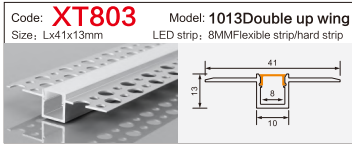

Code: **BG05** Model: **10040**
Size: Lx100x40mm LED strip: 75MMFlexible strip/hard strip

LINEAR LIGHTING ALUMINUM PROFILE

LINEAR LIGHTING ALUMINUM PROFILE

LINEAR LIGHTING ALUMINUM PROFILE

LINEAR LIGHTING ALUMINUM PROFILE

LINEAR LIGHTING ALUMINUM PROFILE

LINEAR LIGHTING

ALUMINUM PROFILE

Code: **XT827+691** Model: **4014**
 Size: Lx13.5x40mm LED strip: 10MMFlexible strip

Code: **XT557** Model: **3020**
 Size: Lx30x20mm LED strip: 26mmFlexible strip/hard strip