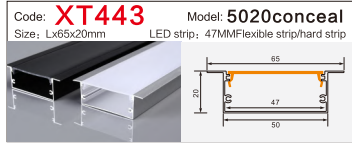

LED Aluminum profile factory

LINEAR LIGHTING
ALUMINUM PROFILE

LINEAR LIGHTING ALUMINUM PROFILE

LINEAR LIGHTING ALUMINUM PROFILE

LINEAR LIGHTING ALUMINUM PROFILE

Code: **XT230** Model: **Dia 30MM**
Size: Lx60mm LED strip: 30MMFlexible strip/hard strip

Code: **BG84** Model: **5035conceal**
Size: Lx66x35mm LED strip: 42MMFlexible strip/hard strip

Code: **WR15035** Model: **15035**
Size: Lx150x35mm LED strip: 138MMFlexible strip/hard strip

Code: **XT303方/半圆** Model: **4542Three-sided**
Size: Lx45x42mm LED strip: 34MMFlexible strip/hard strip