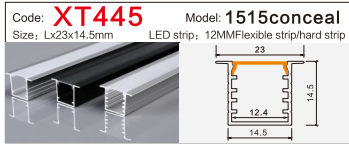

LED Aluminum profile factory

LINEAR LIGHTING
ALUMINUM PROFILE

LINEAR LIGHTING ALUMINUM PROFILE

LINEAR LIGHTING ALUMINUM PROFILE

LINEAR LIGHTING ALUMINUM PROFILE

Code: **XT230** Model: **Dia 30MM**
Size: Lx60mm LED strip: 30MMFlexible strip/hard strip

Code: **BG84** Model: **5035conceal**
Size: Lx66x35mm LED strip: 42MMFlexible strip/hard strip

Code: **WR15035** Model: **15035**
Size: Lx150x35mm LED strip: 138MMFlexible strip/hard strip

Code: **XT303方/半圆** Model: **4542Three-sided**
Size: Lx45x42mm LED strip: 34MMFlexible strip/hard strip

Code: **BG63** Model: **5035**
Size: Lx50x35mm LED strip: 42MMFlexible strip/hard strip

Code: **WR15035DB** Model: **15035conceal**
Size: Lx166x35mm LED strip: 138MMFlexible strip/hard strip

Code: **RG508** Model: **3860Three-sided**
Size: Lx38x60mm LED strip: 10MMFlexible strip/hard strip