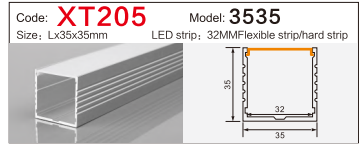

LED Aluminum profile factory

LINEAR LIGHTING
ALUMINUM PROFILE

LINEAR LIGHTING ALUMINUM PROFILE

LINEAR LIGHTING ALUMINUM PROFILE

LINEAR LIGHTING ALUMINUM PROFILE

Code: **XT230** Model: **Dia 30MM**
Size: Lx60mm LED strip: 30MMFlexible strip/hard strip

Code: **BG84** Model: **5035conceal**
Size: Lx66x35mm LED strip: 42MMFlexible strip/hard strip

Code: **WR15035** Model: **15035**
Size: Lx150x35mm LED strip: 138MMFlexible strip/hard strip

Code: **XT303方/半圆** Model: **4542Three-sided**
Size: Lx45x42mm LED strip: 34MMFlexible strip/hard strip