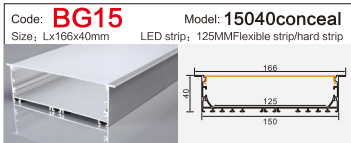

LINEAR LIGHTING ALUMINUM PROFILE