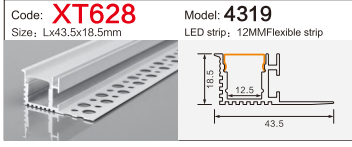

Code: **BG05** Model: **10040**
Size: Lx100x40mm LED strip: 75MMFlexible strip/hard strip

LINEAR LIGHTING ALUMINUM PROFILE

LINEAR LIGHTING ALUMINUM PROFILE

LINEAR LIGHTING ALUMINUM PROFILE

LINEAR LIGHTING ALUMINUM PROFILE

LINEAR LIGHTING ALUMINUM PROFILE

LINEAR LIGHTING

ALUMINUM PROFILE

Code: **XT827+691** Model: **4014**
 Size: Lx13.5x40mm LED strip: 10MMFlexible strip

Code: **XT557** Model: **3020**
 Size: Lx30x20mm LED strip: 26mmFlexible strip/hard strip