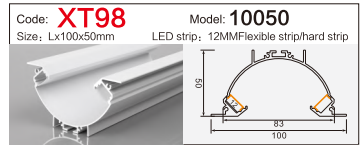

Code: **BG05** Model: **10040**
Size: Lx100x40mm LED strip: 75MMFlexible strip/hard strip

LINEAR LIGHTING ALUMINUM PROFILE

LINEAR LIGHTING ALUMINUM PROFILE

LINEAR LIGHTING ALUMINUM PROFILE

LINEAR LIGHTING ALUMINUM PROFILE

LINEAR LIGHTING ALUMINUM PROFILE

LINEAR LIGHTING

ALUMINUM PROFILE

Code: **XT827+691** Model: **4014**
 Size: Lx13.5x40mm LED strip: 10MMFlexible strip

Code: **XT557** Model: **3020**
 Size: Lx30x20mm LED strip: 26mmFlexible strip/hard strip