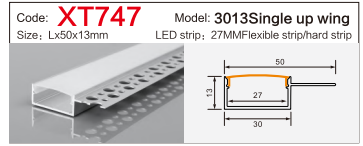

Code: **BG53** Model: **9040conceal**
Size: Lx106x40mm LED strip: 88MMFlexible strip/hard strip

Code: **BG85** Model: **5035**
Size: Lx50x35mm LED strip: 42MMFlexible strip/hard strip

Code: **BG62** Model: **12035conceal**
Size: Lx135x35mm LED strip: 110MMFlexible strip/hard strip

Code: **BG05** Model: **10040**
Size: Lx100x40mm LED strip: 75MMFlexible strip/hard strip

LINEAR LIGHTING ALUMINUM PROFILE

LINEAR LIGHTING ALUMINUM PROFILE

LINEAR LIGHTING ALUMINUM PROFILE

LINEAR LIGHTING ALUMINUM PROFILE