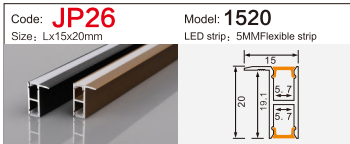

Code: **BG05** Model: **10040**
Size: Lx100x40mm LED strip: 75MMFlexible strip/hard strip

LINEAR LIGHTING ALUMINUM PROFILE

LINEAR LIGHTING ALUMINUM PROFILE

LINEAR LIGHTING ALUMINUM PROFILE

LINEAR LIGHTING ALUMINUM PROFILE

LINEAR LIGHTING ALUMINUM PROFILE

LINEAR LIGHTING

ALUMINUM PROFILE

Code: **XT827+691** Model: **4014**
 Size: Lx13.5x40mm LED strip: 10MMFlexible strip

Code: **XT557** Model: **3020**
 Size: Lx30x20mm LED strip: 26mmFlexible strip/hard strip