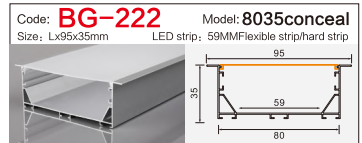

LINEAR LIGHTING ALUMINUM PROFILE