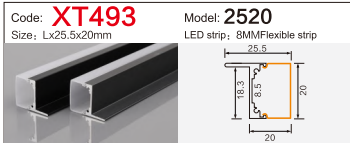

Code: **BG05** Model: **10040**
Size: Lx100x40mm LED strip: 75MMFlexible strip/hard strip

LINEAR LIGHTING ALUMINUM PROFILE

LINEAR LIGHTING ALUMINUM PROFILE

LINEAR LIGHTING ALUMINUM PROFILE

LINEAR LIGHTING ALUMINUM PROFILE

LINEAR LIGHTING ALUMINUM PROFILE

LINEAR LIGHTING

ALUMINUM PROFILE

Code: **XT827+691** Model: **4014**
 Size: Lx13.5x40mm LED strip: 10MMFlexible strip

Code: **XT557** Model: **3020**
 Size: Lx30x20mm LED strip: 26mmFlexible strip/hard strip