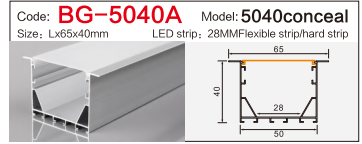

LINEAR LIGHTING ALUMINUM PROFILE