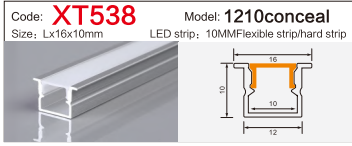

LED Aluminum profile factory

LINEAR LIGHTING
ALUMINUM PROFILE

LINEAR LIGHTING ALUMINUM PROFILE

LINEAR LIGHTING ALUMINUM PROFILE

LINEAR LIGHTING ALUMINUM PROFILE

Code: **XT230** Model: **Dia 30MM**
Size: Lx60mm LED strip: 30MMFlexible strip/hard strip

Code: **BG84** Model: **5035conceal**
Size: Lx66x35mm LED strip: 42MMFlexible strip/hard strip

Code: **WR15035** Model: **15035**
Size: Lx150x35mm LED strip: 138MMFlexible strip/hard strip

Code: **XT303方/半圆** Model: **4542Three-sided**
Size: Lx45x42mm LED strip: 34MMFlexible strip/hard strip