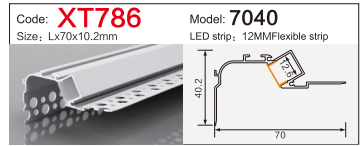

Code: **BG05** Model: **10040**
Size: Lx100x40mm LED strip: 75MMFlexible strip/hard strip

LINEAR LIGHTING ALUMINUM PROFILE

LINEAR LIGHTING ALUMINUM PROFILE

LINEAR LIGHTING ALUMINUM PROFILE

LINEAR LIGHTING ALUMINUM PROFILE

LINEAR LIGHTING ALUMINUM PROFILE

LINEAR LIGHTING

ALUMINUM PROFILE

Code: **XT827+691** Model: **4014**
 Size: Lx13.5x40mm LED strip: 10MMFlexible strip

Code: **XT557** Model: **3020**
 Size: Lx30x20mm LED strip: 26mmFlexible strip/hard strip