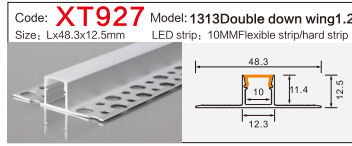

LINEAR LIGHTING ALUMINUM PROFILE