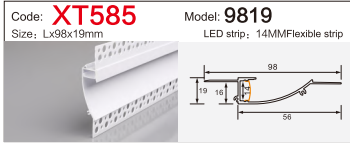

Code: **BG05** Model: **10040**
Size: Lx100x40mm LED strip: 75MMFlexible strip/hard strip

LINEAR LIGHTING ALUMINUM PROFILE

LINEAR LIGHTING ALUMINUM PROFILE

LINEAR LIGHTING ALUMINUM PROFILE

LINEAR LIGHTING ALUMINUM PROFILE

LINEAR LIGHTING ALUMINUM PROFILE

LINEAR LIGHTING

ALUMINUM PROFILE

Code: **XT827+691** Model: **4014**
 Size: Lx13.5x40mm LED strip: 10MMFlexible strip

Code: **XT557** Model: **3020**
 Size: Lx30x20mm LED strip: 26mmFlexible strip/hard strip