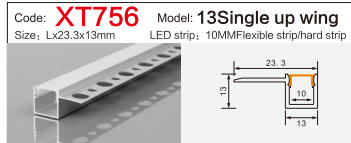

Code: **BG05** Model: **10040**
Size: Lx100x40mm LED strip: 75MMFlexible strip/hard strip

LINEAR LIGHTING ALUMINUM PROFILE

LINEAR LIGHTING ALUMINUM PROFILE

LINEAR LIGHTING ALUMINUM PROFILE

LINEAR LIGHTING ALUMINUM PROFILE

LINEAR LIGHTING ALUMINUM PROFILE

LINEAR LIGHTING

ALUMINUM PROFILE

Code: **XT827+691** Model: **4014**
 Size: Lx13.5x40mm LED strip: 10MMFlexible strip

Code: **XT557** Model: **3020**
 Size: Lx30x20mm LED strip: 26mmFlexible strip/hard strip