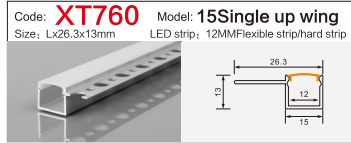

Code: **BG05** Model: **10040**
Size: Lx100x40mm LED strip: 75MMFlexible strip/hard strip

LINEAR LIGHTING ALUMINUM PROFILE

LINEAR LIGHTING ALUMINUM PROFILE

LINEAR LIGHTING ALUMINUM PROFILE

LINEAR LIGHTING ALUMINUM PROFILE

LINEAR LIGHTING ALUMINUM PROFILE

LINEAR LIGHTING

ALUMINUM PROFILE

Code: **XT827+691** Model: **4014**
 Size: Lx13.5x40mm LED strip: 10MMFlexible strip

Code: **XT557** Model: **3020**
 Size: Lx30x20mm LED strip: 26mmFlexible strip/hard strip