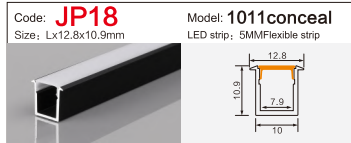

Code: **BG05** Model: **10040**
Size: Lx100x40mm LED strip: 75MMFlexible strip/hard strip

LINEAR LIGHTING ALUMINUM PROFILE

LINEAR LIGHTING ALUMINUM PROFILE

LINEAR LIGHTING ALUMINUM PROFILE

LINEAR LIGHTING ALUMINUM PROFILE

LINEAR LIGHTING ALUMINUM PROFILE

LINEAR LIGHTING

ALUMINUM PROFILE

Code: **XT827+691** Model: **4014**
 Size: Lx13.5x40mm LED strip: 10MMFlexible strip

Code: **XT557** Model: **3020**
 Size: Lx30x20mm LED strip: 26mmFlexible strip/hard strip