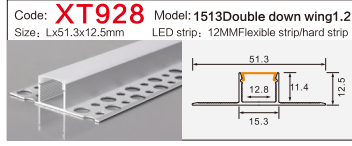

LINEAR LIGHTING ALUMINUM PROFILE