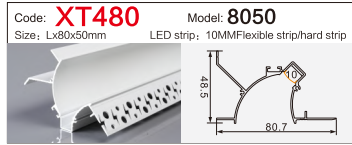

Code: **BG05** Model: **10040**
Size: Lx100x40mm LED strip: 75MMFlexible strip/hard strip

LINEAR LIGHTING ALUMINUM PROFILE

LINEAR LIGHTING ALUMINUM PROFILE

LINEAR LIGHTING ALUMINUM PROFILE

LINEAR LIGHTING ALUMINUM PROFILE