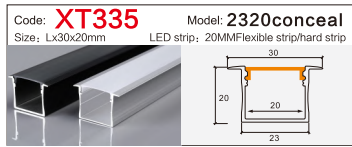

LED Aluminum profile factory

LINEAR LIGHTING
ALUMINUM PROFILE

LINEAR LIGHTING ALUMINUM PROFILE

LINEAR LIGHTING ALUMINUM PROFILE

LINEAR LIGHTING ALUMINUM PROFILE

Code: **XT230** Model: **Dia 30MM**
Size: Lx60mm LED strip: 30MMFlexible strip/hard strip

Code: **BG84** Model: **5035conceal**
Size: Lx66x35mm LED strip: 42MMFlexible strip/hard strip

Code: **WR15035** Model: **15035**
Size: Lx150x35mm LED strip: 138MMFlexible strip/hard strip

Code: **XT303方/半圆** Model: **4542Three-sided**
Size: Lx45x42mm LED strip: 34MMFlexible strip/hard strip