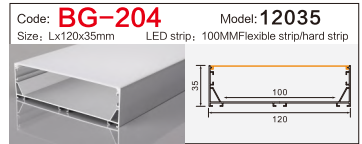

LINEAR LIGHTING ALUMINUM PROFILE