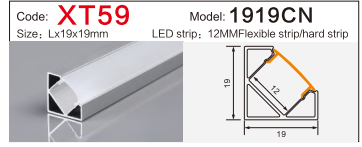

LED Aluminum profile factory

LINEAR LIGHTING
ALUMINUM PROFILE

LINEAR LIGHTING ALUMINUM PROFILE

LINEAR LIGHTING ALUMINUM PROFILE

LINEAR LIGHTING ALUMINUM PROFILE

Code: **XT230** Model: **Dia 30MM**
Size: Lx60mm LED strip: 30MMFlexible strip/hard strip

Code: **BG84** Model: **5035conceal**
Size: Lx66x35mm LED strip: 42MMFlexible strip/hard strip

Code: **WR15035** Model: **15035**
Size: Lx150x35mm LED strip: 138MMFlexible strip/hard strip

Code: **XT303方/半圆** Model: **4542Three-sided**
Size: Lx45x42mm LED strip: 34MMFlexible strip/hard strip