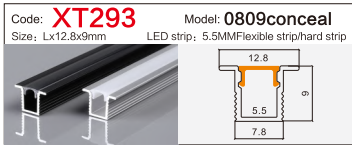

LED Aluminum profile factory

LINEAR LIGHTING
ALUMINUM PROFILE

LINEAR LIGHTING ALUMINUM PROFILE

LINEAR LIGHTING ALUMINUM PROFILE

LINEAR LIGHTING ALUMINUM PROFILE

Code: **XT230** Model: **Dia 30MM**
Size: Lx60mm LED strip: 30MMFlexible strip/hard strip

Code: **BG84** Model: **5035conceal**
Size: Lx66x35mm LED strip: 42MMFlexible strip/hard strip

Code: **WR15035** Model: **15035**
Size: Lx150x35mm LED strip: 138MMFlexible strip/hard strip

Code: **XT303方/半圆** Model: **4542Three-sided**
Size: Lx45x42mm LED strip: 34MMFlexible strip/hard strip

Code: **BG63** Model: **5035**
Size: Lx50x35mm LED strip: 42MMFlexible strip/hard strip

Code: **WR15035DB** Model: **15035conceal**
Size: Lx166x35mm LED strip: 138MMFlexible strip/hard strip

Code: **RG508** Model: **3860Three-sided**
Size: Lx38x60mm LED strip: 10MMFlexible strip/hard strip