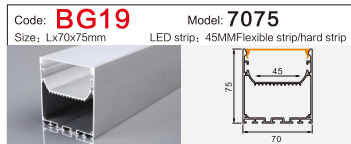

LINEAR LIGHTING ALUMINUM PROFILE