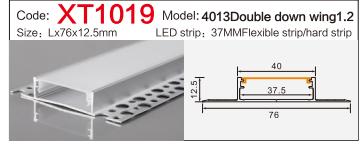

LINEAR LIGHTING ALUMINUM PROFILE