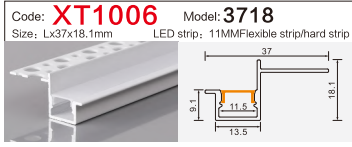

Code: **BG05** Model: **10040**
Size: Lx100x40mm LED strip: 75MMFlexible strip/hard strip

LINEAR LIGHTING ALUMINUM PROFILE

LINEAR LIGHTING ALUMINUM PROFILE

LINEAR LIGHTING ALUMINUM PROFILE

LINEAR LIGHTING ALUMINUM PROFILE

LINEAR LIGHTING ALUMINUM PROFILE

LINEAR LIGHTING

ALUMINUM PROFILE

Code: **XT827+691** Model: **4014**
 Size: Lx13.5x40mm LED strip: 10MMFlexible strip

Code: **XT557** Model: **3020**
 Size: Lx30x20mm LED strip: 26mmFlexible strip/hard strip