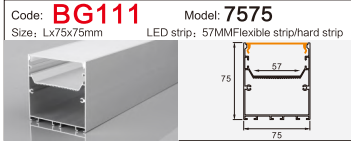

LINEAR LIGHTING ALUMINUM PROFILE