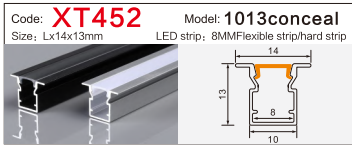

LED Aluminum profile factory

LINEAR LIGHTING
ALUMINUM PROFILE

LINEAR LIGHTING ALUMINUM PROFILE

LINEAR LIGHTING ALUMINUM PROFILE

LINEAR LIGHTING ALUMINUM PROFILE

Code: **XT230** Model: **Dia 30MM**
Size: Lx60mm LED strip: 30MMFlexible strip/hard strip

Code: **BG84** Model: **5035conceal**
Size: Lx66x35mm LED strip: 42MMFlexible strip/hard strip

Code: **WR15035** Model: **15035**
Size: Lx150x35mm LED strip: 138MMFlexible strip/hard strip

Code: **XT303方/半圆** Model: **4542Three-sided**
Size: Lx45x42mm LED strip: 34MMFlexible strip/hard strip