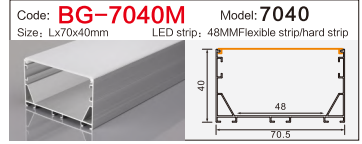

LINEAR LIGHTING ALUMINUM PROFILE