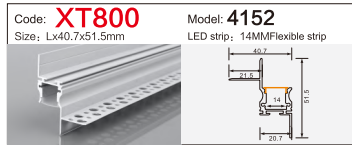

Code: **BG05** Model: **10040**
Size: Lx100x40mm LED strip: 75MMFlexible strip/hard strip

LINEAR LIGHTING ALUMINUM PROFILE

LINEAR LIGHTING ALUMINUM PROFILE

LINEAR LIGHTING ALUMINUM PROFILE

LINEAR LIGHTING ALUMINUM PROFILE

LINEAR LIGHTING ALUMINUM PROFILE

LINEAR LIGHTING

ALUMINUM PROFILE

Code: **XT827+691** Model: **4014**
 Size: Lx13.5x40mm LED strip: 10MMFlexible strip

Code: **XT557** Model: **3020**
 Size: Lx30x20mm LED strip: 26mmFlexible strip/hard strip