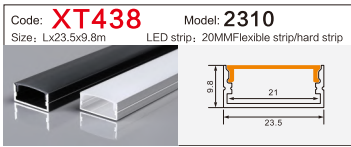

LED Aluminum profile factory

LINEAR LIGHTING
ALUMINUM PROFILE

LINEAR LIGHTING ALUMINUM PROFILE

LINEAR LIGHTING ALUMINUM PROFILE

LINEAR LIGHTING ALUMINUM PROFILE

Code: **XT230** Model: **Dia 30MM**
Size: Lx60mm LED strip: 30MMFlexible strip/hard strip

Code: **BG84** Model: **5035conceal**
Size: Lx66x35mm LED strip: 42MMFlexible strip/hard strip

Code: **WR15035** Model: **15035**
Size: Lx150x35mm LED strip: 138MMFlexible strip/hard strip

Code: **XT303方/半圆** Model: **4542Three-sided**
Size: Lx45x42mm LED strip: 34MMFlexible strip/hard strip