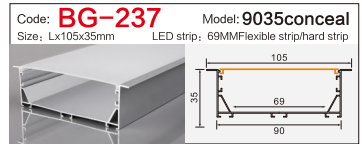

LINEAR LIGHTING ALUMINUM PROFILE