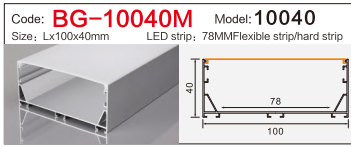

LINEAR LIGHTING ALUMINUM PROFILE