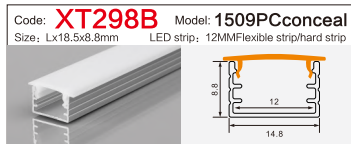

Code: **BG05** Model: **10040**
Size: Lx100x40mm LED strip: 75MMFlexible strip/hard strip

LINEAR LIGHTING ALUMINUM PROFILE

LINEAR LIGHTING ALUMINUM PROFILE

LINEAR LIGHTING ALUMINUM PROFILE

LINEAR LIGHTING ALUMINUM PROFILE

LINEAR LIGHTING ALUMINUM PROFILE

LINEAR LIGHTING

ALUMINUM PROFILE

Code: **XT827+691** Model: **4014**
 Size: Lx13.5x40mm LED strip: 10MMFlexible strip

Code: **XT557** Model: **3020**
 Size: Lx30x20mm LED strip: 26mmFlexible strip/hard strip