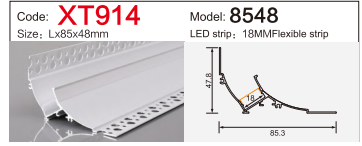

Code: **BG05** Model: **10040**
Size: Lx100x40mm LED strip: 75MMFlexible strip/hard strip

LINEAR LIGHTING ALUMINUM PROFILE

LINEAR LIGHTING ALUMINUM PROFILE

LINEAR LIGHTING ALUMINUM PROFILE

LINEAR LIGHTING ALUMINUM PROFILE

LINEAR LIGHTING ALUMINUM PROFILE

LINEAR LIGHTING

ALUMINUM PROFILE

Code: **XT827+691** Model: **4014**
 Size: Lx13.5x40mm LED strip: 10MMFlexible strip

Code: **XT557** Model: **3020**
 Size: Lx30x20mm LED strip: 26mmFlexible strip/hard strip