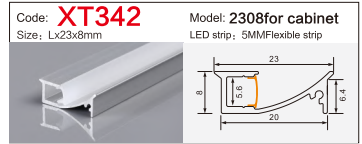

Code: **BG05** Model: **10040**
Size: Lx100x40mm LED strip: 75MMFlexible strip/hard strip

LINEAR LIGHTING ALUMINUM PROFILE

LINEAR LIGHTING ALUMINUM PROFILE

LINEAR LIGHTING ALUMINUM PROFILE

LINEAR LIGHTING ALUMINUM PROFILE

LINEAR LIGHTING ALUMINUM PROFILE

LINEAR LIGHTING

ALUMINUM PROFILE

Code: **XT827+691** Model: **4014**
 Size: Lx13.5x40mm LED strip: 10MMFlexible strip

Code: **XT557** Model: **3020**
 Size: Lx30x20mm LED strip: 26mmFlexible strip/hard strip