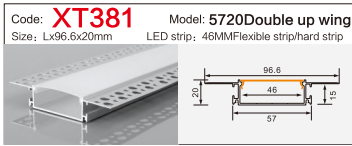

Code: **BG05** Model: **10040**
Size: Lx100x40mm LED strip: 75MMFlexible strip/hard strip

LINEAR LIGHTING ALUMINUM PROFILE

LINEAR LIGHTING ALUMINUM PROFILE

LINEAR LIGHTING ALUMINUM PROFILE

LINEAR LIGHTING ALUMINUM PROFILE

LINEAR LIGHTING ALUMINUM PROFILE

LINEAR LIGHTING

ALUMINUM PROFILE

Code: **XT827+691** Model: **4014**
 Size: Lx13.5x40mm LED strip: 10MMFlexible strip

Code: **XT557** Model: **3020**
 Size: Lx30x20mm LED strip: 26mmFlexible strip/hard strip