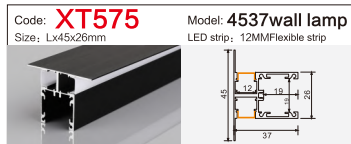

Code: **BG05** Model: **10040**
Size: Lx100x40mm LED strip: 75MMFlexible strip/hard strip

LINEAR LIGHTING ALUMINUM PROFILE

LINEAR LIGHTING ALUMINUM PROFILE

LINEAR LIGHTING ALUMINUM PROFILE

LINEAR LIGHTING ALUMINUM PROFILE

LINEAR LIGHTING ALUMINUM PROFILE

LINEAR LIGHTING

ALUMINUM PROFILE

Code: **XT827+691** Model: **4014**
 Size: Lx13.5x40mm LED strip: 10MMFlexible strip

Code: **XT557** Model: **3020**
 Size: Lx30x20mm LED strip: 26mmFlexible strip/hard strip