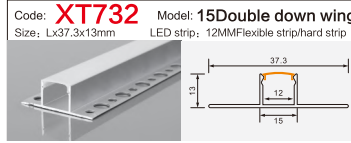

Code: **BG05** Model: **10040**
Size: Lx100x40mm LED strip: 75MMFlexible strip/hard strip

LINEAR LIGHTING ALUMINUM PROFILE

LINEAR LIGHTING ALUMINUM PROFILE

LINEAR LIGHTING ALUMINUM PROFILE

LINEAR LIGHTING ALUMINUM PROFILE

LINEAR LIGHTING ALUMINUM PROFILE

LINEAR LIGHTING

ALUMINUM PROFILE

Code: **XT827+691** Model: **4014**
 Size: Lx13.5x40mm LED strip: 10MMFlexible strip

Code: **XT557** Model: **3020**
 Size: Lx30x20mm LED strip: 26mmFlexible strip/hard strip