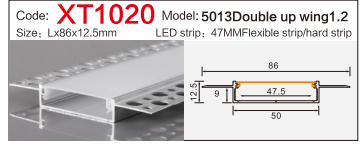

LINEAR LIGHTING ALUMINUM PROFILE