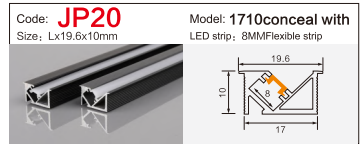

Code: **BG05** Model: **10040**
Size: Lx100x40mm LED strip: 75MMFlexible strip/hard strip

LINEAR LIGHTING ALUMINUM PROFILE

LINEAR LIGHTING ALUMINUM PROFILE

LINEAR LIGHTING ALUMINUM PROFILE

LINEAR LIGHTING ALUMINUM PROFILE

LINEAR LIGHTING ALUMINUM PROFILE

LINEAR LIGHTING

ALUMINUM PROFILE

Code: **XT827+691** Model: **4014**
 Size: Lx13.5x40mm LED strip: 10MMFlexible strip

Code: **XT557** Model: **3020**
 Size: Lx30x20mm LED strip: 26mmFlexible strip/hard strip