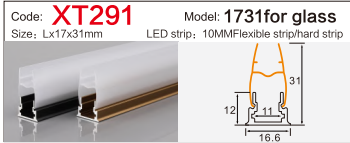

Code: **BG05** Model: **10040**
Size: Lx100x40mm LED strip: 75MMFlexible strip/hard strip

LINEAR LIGHTING ALUMINUM PROFILE

LINEAR LIGHTING ALUMINUM PROFILE

LINEAR LIGHTING ALUMINUM PROFILE

LINEAR LIGHTING ALUMINUM PROFILE

LINEAR LIGHTING ALUMINUM PROFILE

LINEAR LIGHTING

ALUMINUM PROFILE

Code: **XT827+691** Model: **4014**
 Size: Lx13.5x40mm LED strip: 10MMFlexible strip

Code: **XT557** Model: **3020**
 Size: Lx30x20mm LED strip: 26mmFlexible strip/hard strip