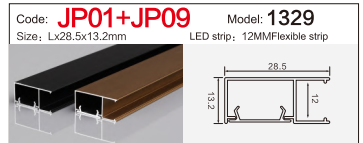

LINEAR LIGHTING ALUMINUM PROFILE