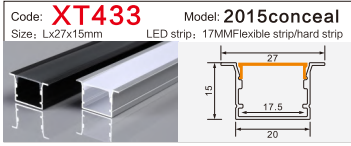

LED Aluminum profile factory

LINEAR LIGHTING
ALUMINUM PROFILE

LINEAR LIGHTING ALUMINUM PROFILE

LINEAR LIGHTING ALUMINUM PROFILE

LINEAR LIGHTING ALUMINUM PROFILE

Code: **XT230** Model: **Dia 30MM**
Size: Lx60mm LED strip: 30MMFlexible strip/hard strip

Code: **BG84** Model: **5035conceal**
Size: Lx66x35mm LED strip: 42MMFlexible strip/hard strip

Code: **WR15035** Model: **15035**
Size: Lx150x35mm LED strip: 138MMFlexible strip/hard strip

Code: **XT303方/半圆** Model: **4542Three-sided**
Size: Lx45x42mm LED strip: 34MMFlexible strip/hard strip