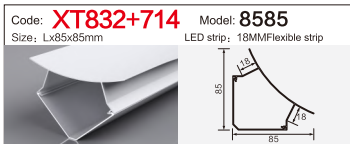

Code: **BG05** Model: **10040**
Size: Lx100x40mm LED strip: 75MMFlexible strip/hard strip

LINEAR LIGHTING ALUMINUM PROFILE

LINEAR LIGHTING ALUMINUM PROFILE

LINEAR LIGHTING ALUMINUM PROFILE

LINEAR LIGHTING ALUMINUM PROFILE

LINEAR LIGHTING ALUMINUM PROFILE

LINEAR LIGHTING

ALUMINUM PROFILE

Code: **XT827+691** Model: **4014**
 Size: Lx13.5x40mm LED strip: 10MMFlexible strip

Code: **XT557** Model: **3020**
 Size: Lx30x20mm LED strip: 26mmFlexible strip/hard strip