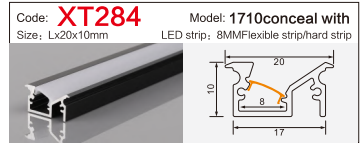

Code: **BG05** Model: **10040**
Size: Lx100x40mm LED strip: 75MMFlexible strip/hard strip

LINEAR LIGHTING ALUMINUM PROFILE

LINEAR LIGHTING ALUMINUM PROFILE

LINEAR LIGHTING ALUMINUM PROFILE

LINEAR LIGHTING ALUMINUM PROFILE

LINEAR LIGHTING ALUMINUM PROFILE

LINEAR LIGHTING

ALUMINUM PROFILE

Code: **XT827+691** Model: **4014**
 Size: Lx13.5x40mm LED strip: 10MMFlexible strip

Code: **XT557** Model: **3020**
 Size: Lx30x20mm LED strip: 26mmFlexible strip/hard strip