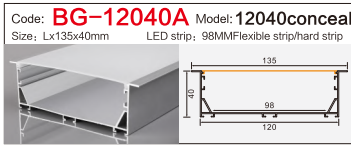

LINEAR LIGHTING ALUMINUM PROFILE