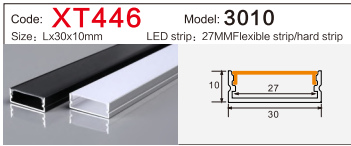

LED Aluminum profile factory

LINEAR LIGHTING
ALUMINUM PROFILE

LINEAR LIGHTING ALUMINUM PROFILE

LINEAR LIGHTING ALUMINUM PROFILE

LINEAR LIGHTING ALUMINUM PROFILE

Code: **XT230** Model: **Dia 30MM**
Size: Lx60mm LED strip: 30MMFlexible strip/hard strip

Code: **BG84** Model: **5035conceal**
Size: Lx66x35mm LED strip: 42MMFlexible strip/hard strip

Code: **WR15035** Model: **15035**
Size: Lx150x35mm LED strip: 138MMFlexible strip/hard strip

Code: **XT303方/半圆** Model: **4542Three-sided**
Size: Lx45x42mm LED strip: 34MMFlexible strip/hard strip