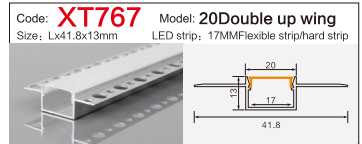

Code: **BG05** Model: **10040**
Size: Lx100x40mm LED strip: 75MMFlexible strip/hard strip

LINEAR LIGHTING ALUMINUM PROFILE

LINEAR LIGHTING ALUMINUM PROFILE

LINEAR LIGHTING ALUMINUM PROFILE

LINEAR LIGHTING ALUMINUM PROFILE

LINEAR LIGHTING ALUMINUM PROFILE

LINEAR LIGHTING

ALUMINUM PROFILE

Code: **XT827+691** Model: **4014**
 Size: Lx13.5x40mm LED strip: 10MMFlexible strip

Code: **XT557** Model: **3020**
 Size: Lx30x20mm LED strip: 26mmFlexible strip/hard strip