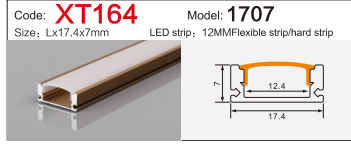

Code: **BG05** Model: **10040**
Size: Lx100x40mm LED strip: 75MMFlexible strip/hard strip

LINEAR LIGHTING ALUMINUM PROFILE

LINEAR LIGHTING ALUMINUM PROFILE

LINEAR LIGHTING ALUMINUM PROFILE

LINEAR LIGHTING ALUMINUM PROFILE

LINEAR LIGHTING ALUMINUM PROFILE

LINEAR LIGHTING

ALUMINUM PROFILE

Code: **XT827+691** Model: **4014**
 Size: Lx13.5x40mm LED strip: 10MMFlexible strip

Code: **XT557** Model: **3020**
 Size: Lx30x20mm LED strip: 26mmFlexible strip/hard strip