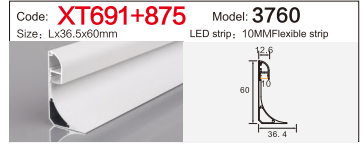

Code: **BG05** Model: **10040**
Size: Lx100x40mm LED strip: 75MMFlexible strip/hard strip

LINEAR LIGHTING ALUMINUM PROFILE

LINEAR LIGHTING ALUMINUM PROFILE

LINEAR LIGHTING ALUMINUM PROFILE

LINEAR LIGHTING ALUMINUM PROFILE

LINEAR LIGHTING ALUMINUM PROFILE

LINEAR LIGHTING

ALUMINUM PROFILE

Code: **XT827+691** Model: **4014**
 Size: Lx13.5x40mm LED strip: 10MMFlexible strip

Code: **XT557** Model: **3020**
 Size: Lx30x20mm LED strip: 26mmFlexible strip/hard strip