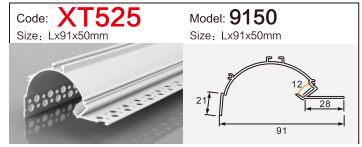

Code: **BG53** Model: **9040conceal**
Size: Lx106x40mm LED strip: 88MMFlexible strip/hard strip

Code: **BG85** Model: **5035**
Size: Lx50x35mm LED strip: 42MMFlexible strip/hard strip

Code: **BG62** Model: **12035conceal**
Size: Lx135x35mm LED strip: 110MMFlexible strip/hard strip

Code: **BG05** Model: **10040**
Size: Lx100x40mm LED strip: 75MMFlexible strip/hard strip

LINEAR LIGHTING ALUMINUM PROFILE

LINEAR LIGHTING ALUMINUM PROFILE

LINEAR LIGHTING ALUMINUM PROFILE

LINEAR LIGHTING ALUMINUM PROFILE

LINEAR LIGHTING ALUMINUM PROFILE

LINEAR LIGHTING

ALUMINUM PROFILE

Code: **XT827+691** Model: **4014**
 Size: Lx13.5x40mm LED strip: 10MMFlexible strip

Code: **XT557** Model: **3020**
 Size: Lx30x20mm LED strip: 26mmFlexible strip/hard strip