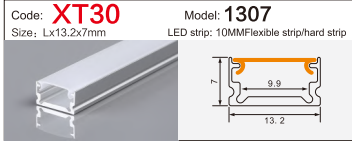

LED Aluminum profile factory

LINEAR LIGHTING
ALUMINUM PROFILE

LINEAR LIGHTING ALUMINUM PROFILE

LINEAR LIGHTING ALUMINUM PROFILE

LINEAR LIGHTING ALUMINUM PROFILE

Code: **XT230** Model: **Dia 30MM**
Size: Lx60mm LED strip: 30MMFlexible strip/hard strip

Code: **BG84** Model: **5035conceal**
Size: Lx66x35mm LED strip: 42MMFlexible strip/hard strip

Code: **WR15035** Model: **15035**
Size: Lx150x35mm LED strip: 138MMFlexible strip/hard strip

Code: **XT303方/半圆** Model: **4542Three-sided**
Size: Lx45x42mm LED strip: 34MMFlexible strip/hard strip

Code: **BG63** Model: **5035**
Size: Lx50x35mm LED strip: 42MMFlexible strip/hard strip

Code: **WR15035DB** Model: **15035conceal**
Size: Lx166x35mm LED strip: 138MMFlexible strip/hard strip

Code: **RG508** Model: **3860Three-sided**
Size: Lx38x60mm LED strip: 10MMFlexible strip/hard strip