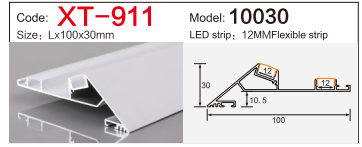

Code: **BG05** Model: **10040**
Size: Lx100x40mm LED strip: 75MMFlexible strip/hard strip

LINEAR LIGHTING ALUMINUM PROFILE

LINEAR LIGHTING ALUMINUM PROFILE

LINEAR LIGHTING ALUMINUM PROFILE

LINEAR LIGHTING ALUMINUM PROFILE