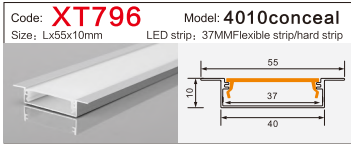

LED Aluminum profile factory

LINEAR LIGHTING
ALUMINUM PROFILE

LINEAR LIGHTING ALUMINUM PROFILE

LINEAR LIGHTING ALUMINUM PROFILE

LINEAR LIGHTING ALUMINUM PROFILE

Code: **XT230** Model: **Dia 30MM**
Size: Lx60mm LED strip: 30MMFlexible strip/hard strip

Code: **BG84** Model: **5035conceal**
Size: Lx66x35mm LED strip: 42MMFlexible strip/hard strip

Code: **WR15035** Model: **15035**
Size: Lx150x35mm LED strip: 138MMFlexible strip/hard strip

Code: **XT303方/半圆** Model: **4542Three-sided**
Size: Lx45x42mm LED strip: 34MMFlexible strip/hard strip