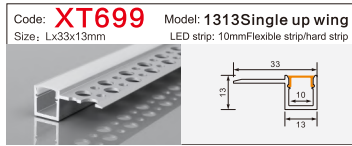

LINEAR LIGHTING ALUMINUM PROFILE