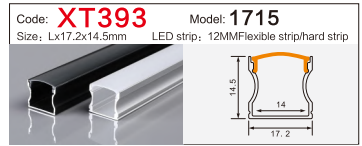

LED Aluminum profile factory

LINEAR LIGHTING
ALUMINUM PROFILE

LINEAR LIGHTING ALUMINUM PROFILE

LINEAR LIGHTING ALUMINUM PROFILE

LINEAR LIGHTING ALUMINUM PROFILE

Code: **XT230** Model: **Dia 30MM**
Size: Lx60mm LED strip: 30MMFlexible strip/hard strip

Code: **BG84** Model: **5035conceal**
Size: Lx66x35mm LED strip: 42MMFlexible strip/hard strip

Code: **WR15035** Model: **15035**
Size: Lx150x35mm LED strip: 138MMFlexible strip/hard strip

Code: **XT303方/半圆** Model: **4542Three-sided**
Size: Lx45x42mm LED strip: 34MMFlexible strip/hard strip

Code: **BG63** Model: **5035**
Size: Lx50x35mm LED strip: 42MMFlexible strip/hard strip

Code: **WR15035DB** Model: **15035conceal**
Size: Lx166x35mm LED strip: 138MMFlexible strip/hard strip

Code: **RG508** Model: **3860Three-sided**
Size: Lx38x60mm LED strip: 10MMFlexible strip/hard strip