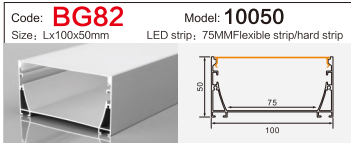

LINEAR LIGHTING ALUMINUM PROFILE