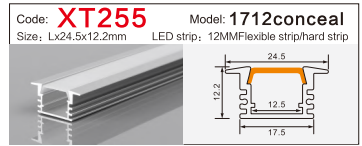

LED Aluminum profile factory

LINEAR LIGHTING
ALUMINUM PROFILE

LINEAR LIGHTING ALUMINUM PROFILE

LINEAR LIGHTING ALUMINUM PROFILE

LINEAR LIGHTING ALUMINUM PROFILE

Code: **XT230** Model: **Dia 30MM**
Size: Lx60mm LED strip: 30MMFlexible strip/hard strip

Code: **BG84** Model: **5035conceal**
Size: Lx66x35mm LED strip: 42MMFlexible strip/hard strip

Code: **WR15035** Model: **15035**
Size: Lx150x35mm LED strip: 138MMFlexible strip/hard strip

Code: **XT303方/半圆** Model: **4542Three-sided**
Size: Lx45x42mm LED strip: 34MMFlexible strip/hard strip

Code: **BG63** Model: **5035**
Size: Lx50x35mm LED strip: 42MMFlexible strip/hard strip

Code: **WR15035DB** Model: **15035conceal**
Size: Lx166x35mm LED strip: 138MMFlexible strip/hard strip

Code: **RG508** Model: **3860Three-sided**
Size: Lx38x60mm LED strip: 10MMFlexible strip/hard strip