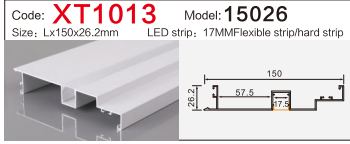

Code: **BG05** Model: **10040**
Size: Lx100x40mm LED strip: 75MMFlexible strip/hard strip

LINEAR LIGHTING ALUMINUM PROFILE

LINEAR LIGHTING ALUMINUM PROFILE

LINEAR LIGHTING ALUMINUM PROFILE

LINEAR LIGHTING ALUMINUM PROFILE

LINEAR LIGHTING ALUMINUM PROFILE

LINEAR LIGHTING

ALUMINUM PROFILE

Code: **XT827+691** Model: **4014**
 Size: Lx13.5x40mm LED strip: 10MMFlexible strip

Code: **XT557** Model: **3020**
 Size: Lx30x20mm LED strip: 26mmFlexible strip/hard strip