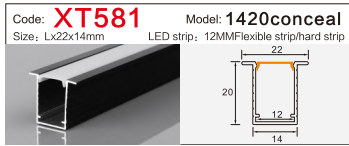

LED Aluminum profile factory

LINEAR LIGHTING
ALUMINUM PROFILE

LINEAR LIGHTING ALUMINUM PROFILE

LINEAR LIGHTING ALUMINUM PROFILE

LINEAR LIGHTING ALUMINUM PROFILE

Code: **XT230** Model: **Dia 30MM**
Size: Lx60mm LED strip: 30MMFlexible strip/hard strip

Code: **BG84** Model: **5035conceal**
Size: Lx66x35mm LED strip: 42MMFlexible strip/hard strip

Code: **WR15035** Model: **15035**
Size: Lx150x35mm LED strip: 138MMFlexible strip/hard strip

Code: **XT303方/半圆** Model: **4542Three-sided**
Size: Lx45x42mm LED strip: 34MMFlexible strip/hard strip