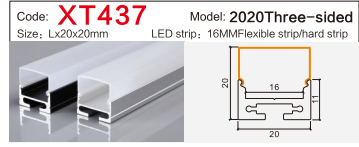

LED Aluminum profile factory

LINEAR LIGHTING
ALUMINUM PROFILE

LINEAR LIGHTING ALUMINUM PROFILE

LINEAR LIGHTING ALUMINUM PROFILE

LINEAR LIGHTING ALUMINUM PROFILE

Code: **XT230** Model: **Dia 30MM**
Size: Lx60mm LED strip: 30MMFlexible strip/hard strip

Code: **BG84** Model: **5035conceal**
Size: Lx66x35mm LED strip: 42MMFlexible strip/hard strip

Code: **WR15035** Model: **15035**
Size: Lx150x35mm LED strip: 138MMFlexible strip/hard strip

Code: **XT303方/半圆** Model: **4542Three-sided**
Size: Lx45x42mm LED strip: 34MMFlexible strip/hard strip