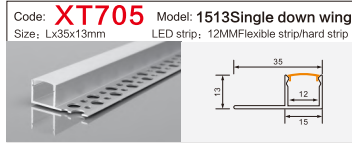

LINEAR LIGHTING ALUMINUM PROFILE