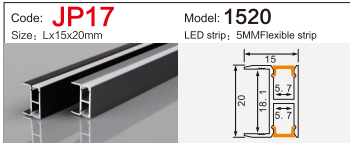

Code: **BG05** Model: **10040**
Size: Lx100x40mm LED strip: 75MMFlexible strip/hard strip

LINEAR LIGHTING ALUMINUM PROFILE

LINEAR LIGHTING ALUMINUM PROFILE

LINEAR LIGHTING ALUMINUM PROFILE

LINEAR LIGHTING ALUMINUM PROFILE

LINEAR LIGHTING ALUMINUM PROFILE

LINEAR LIGHTING

ALUMINUM PROFILE

Code: **XT827+691** Model: **4014**
 Size: Lx13.5x40mm LED strip: 10MMFlexible strip

Code: **XT557** Model: **3020**
 Size: Lx30x20mm LED strip: 26mmFlexible strip/hard strip