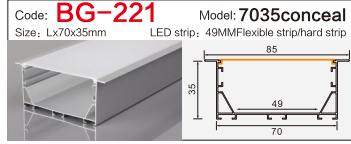

LINEAR LIGHTING ALUMINUM PROFILE