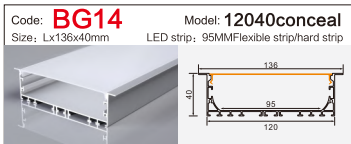

LINEAR LIGHTING ALUMINUM PROFILE