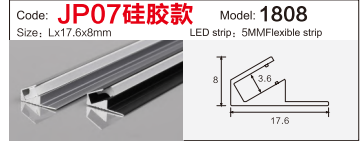

Code: **BG05** Model: **10040**
Size: Lx100x40mm LED strip: 75MMFlexible strip/hard strip

LINEAR LIGHTING ALUMINUM PROFILE

LINEAR LIGHTING ALUMINUM PROFILE

LINEAR LIGHTING ALUMINUM PROFILE

LINEAR LIGHTING ALUMINUM PROFILE