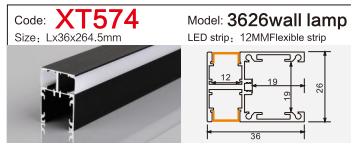

Code: **BG05** Model: **10040**
Size: Lx100x40mm LED strip: 75MMFlexible strip/hard strip

LINEAR LIGHTING ALUMINUM PROFILE

LINEAR LIGHTING ALUMINUM PROFILE

LINEAR LIGHTING ALUMINUM PROFILE

LINEAR LIGHTING ALUMINUM PROFILE

LINEAR LIGHTING ALUMINUM PROFILE

LINEAR LIGHTING

ALUMINUM PROFILE

Code: **XT827+691** Model: **4014**
 Size: Lx13.5x40mm LED strip: 10MMFlexible strip

Code: **XT557** Model: **3020**
 Size: Lx30x20mm LED strip: 26mmFlexible strip/hard strip