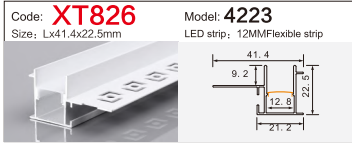

Code: **BG05** Model: **10040**
Size: Lx100x40mm LED strip: 75MMFlexible strip/hard strip

LINEAR LIGHTING ALUMINUM PROFILE

LINEAR LIGHTING ALUMINUM PROFILE

LINEAR LIGHTING ALUMINUM PROFILE

LINEAR LIGHTING ALUMINUM PROFILE

LINEAR LIGHTING ALUMINUM PROFILE

LINEAR LIGHTING

ALUMINUM PROFILE

Code: **XT827+691** Model: **4014**
 Size: Lx13.5x40mm LED strip: 10MMFlexible strip

Code: **XT557** Model: **3020**
 Size: Lx30x20mm LED strip: 26mmFlexible strip/hard strip