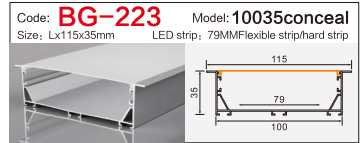

LINEAR LIGHTING ALUMINUM PROFILE