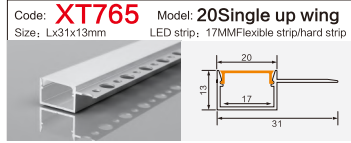

Code: **BG05** Model: **10040**
Size: Lx100x40mm LED strip: 75MMFlexible strip/hard strip

LINEAR LIGHTING ALUMINUM PROFILE

LINEAR LIGHTING ALUMINUM PROFILE

LINEAR LIGHTING ALUMINUM PROFILE

LINEAR LIGHTING ALUMINUM PROFILE

LINEAR LIGHTING ALUMINUM PROFILE

LINEAR LIGHTING

ALUMINUM PROFILE

Code: **XT827+691** Model: **4014**
 Size: Lx13.5x40mm LED strip: 10MMFlexible strip

Code: **XT557** Model: **3020**
 Size: Lx30x20mm LED strip: 26mmFlexible strip/hard strip