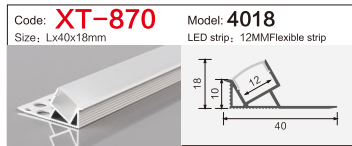

Code: **BG05** Model: **10040**
Size: Lx100x40mm LED strip: 75MMFlexible strip/hard strip

LINEAR LIGHTING ALUMINUM PROFILE

LINEAR LIGHTING ALUMINUM PROFILE

LINEAR LIGHTING ALUMINUM PROFILE

LINEAR LIGHTING ALUMINUM PROFILE

LINEAR LIGHTING ALUMINUM PROFILE

LINEAR LIGHTING

ALUMINUM PROFILE

Code: **XT827+691** Model: **4014**
 Size: Lx13.5x40mm LED strip: 10MMFlexible strip

Code: **XT557** Model: **3020**
 Size: Lx30x20mm LED strip: 26mmFlexible strip/hard strip