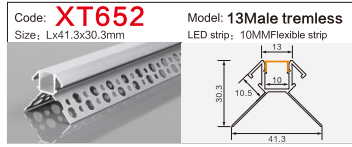

Code: **BG53** Model: **9040conceal**
Size: Lx106x40mm LED strip: 88MMFlexible strip/hard strip

Code: **BG85** Model: **5035**
Size: Lx50x35mm LED strip: 42MMFlexible strip/hard strip

Code: **BG62** Model: **12035conceal**
Size: Lx135x35mm LED strip: 110MMFlexible strip/hard strip

Code: **BG05** Model: **10040**
Size: Lx100x40mm LED strip: 75MMFlexible strip/hard strip

LINEAR LIGHTING ALUMINUM PROFILE

LINEAR LIGHTING ALUMINUM PROFILE

LINEAR LIGHTING ALUMINUM PROFILE

LINEAR LIGHTING ALUMINUM PROFILE