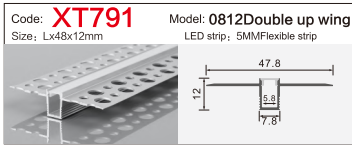

Code: **BG05** Model: **10040**
Size: Lx100x40mm LED strip: 75MMFlexible strip/hard strip

LINEAR LIGHTING ALUMINUM PROFILE

LINEAR LIGHTING ALUMINUM PROFILE

LINEAR LIGHTING ALUMINUM PROFILE

LINEAR LIGHTING ALUMINUM PROFILE

LINEAR LIGHTING ALUMINUM PROFILE

LINEAR LIGHTING

ALUMINUM PROFILE

Code: **XT827+691** Model: **4014**
 Size: Lx13.5x40mm LED strip: 10MMFlexible strip

Code: **XT557** Model: **3020**
 Size: Lx30x20mm LED strip: 26mmFlexible strip/hard strip