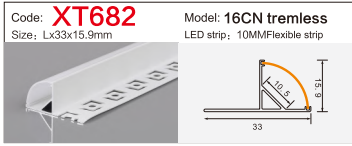

Code: **BG53** Model: **9040conceal**
Size: Lx106x40mm LED strip: 88MMFlexible strip/hard strip

Code: **BG85** Model: **5035**
Size: Lx50x35mm LED strip: 42MMFlexible strip/hard strip

Code: **BG62** Model: **12035conceal**
Size: Lx135x35mm LED strip: 110MMFlexible strip/hard strip

Code: **BG05** Model: **10040**
Size: Lx100x40mm LED strip: 75MMFlexible strip/hard strip

LINEAR LIGHTING ALUMINUM PROFILE

LINEAR LIGHTING ALUMINUM PROFILE

LINEAR LIGHTING ALUMINUM PROFILE

LINEAR LIGHTING ALUMINUM PROFILE

LINEAR LIGHTING ALUMINUM PROFILE

LINEAR LIGHTING

ALUMINUM PROFILE

Code: **XT827+691** Model: **4014**
 Size: Lx13.5x40mm LED strip: 10MMFlexible strip

Code: **XT557** Model: **3020**
 Size: Lx30x20mm LED strip: 26mmFlexible strip/hard strip