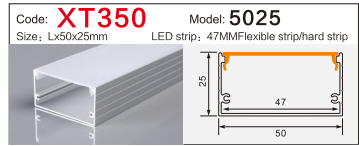

LED Aluminum profile factory

LINEAR LIGHTING
ALUMINUM PROFILE

LINEAR LIGHTING ALUMINUM PROFILE

LINEAR LIGHTING ALUMINUM PROFILE

LINEAR LIGHTING ALUMINUM PROFILE

Code: **XT230** Model: **Dia 30MM**
Size: Lx60mm LED strip: 30MMFlexible strip/hard strip

Code: **BG84** Model: **5035conceal**
Size: Lx66x35mm LED strip: 42MMFlexible strip/hard strip

Code: **WR15035** Model: **15035**
Size: Lx150x35mm LED strip: 138MMFlexible strip/hard strip

Code: **XT303方/半圆** Model: **4542Three-sided**
Size: Lx45x42mm LED strip: 34MMFlexible strip/hard strip