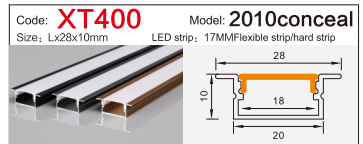

Code: **BG05** Model: **10040**
Size: Lx100x40mm LED strip: 75MMFlexible strip/hard strip

LINEAR LIGHTING ALUMINUM PROFILE

LINEAR LIGHTING ALUMINUM PROFILE

LINEAR LIGHTING ALUMINUM PROFILE

LINEAR LIGHTING ALUMINUM PROFILE

LINEAR LIGHTING ALUMINUM PROFILE

LINEAR LIGHTING

ALUMINUM PROFILE

Code: **XT827+691** Model: **4014**
 Size: Lx13.5x40mm LED strip: 10MMFlexible strip

Code: **XT557** Model: **3020**
 Size: Lx30x20mm LED strip: 26mmFlexible strip/hard strip