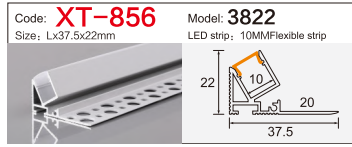

Code: **BG05** Model: **10040**
Size: Lx100x40mm LED strip: 75MMFlexible strip/hard strip

LINEAR LIGHTING ALUMINUM PROFILE

LINEAR LIGHTING ALUMINUM PROFILE

LINEAR LIGHTING ALUMINUM PROFILE

LINEAR LIGHTING ALUMINUM PROFILE

LINEAR LIGHTING ALUMINUM PROFILE

LINEAR LIGHTING

ALUMINUM PROFILE

Code: **XT827+691** Model: **4014**
 Size: Lx13.5x40mm LED strip: 10MMFlexible strip

Code: **XT557** Model: **3020**
 Size: Lx30x20mm LED strip: 26mmFlexible strip/hard strip