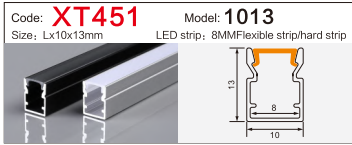

LED Aluminum profile factory

LINEAR LIGHTING
ALUMINUM PROFILE

LINEAR LIGHTING ALUMINUM PROFILE

LINEAR LIGHTING ALUMINUM PROFILE

LINEAR LIGHTING ALUMINUM PROFILE

Code: **XT230** Model: **Dia 30MM**
Size: Lx60mm LED strip: 30MMFlexible strip/hard strip

Code: **BG84** Model: **5035conceal**
Size: Lx66x35mm LED strip: 42MMFlexible strip/hard strip

Code: **WR15035** Model: **15035**
Size: Lx150x35mm LED strip: 138MMFlexible strip/hard strip

Code: **XT303方/半圆** Model: **4542Three-sided**
Size: Lx45x42mm LED strip: 34MMFlexible strip/hard strip