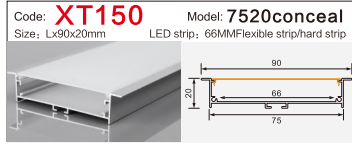

LED Aluminum profile factory

LINEAR LIGHTING
ALUMINUM PROFILE

LINEAR LIGHTING ALUMINUM PROFILE

LINEAR LIGHTING ALUMINUM PROFILE

LINEAR LIGHTING ALUMINUM PROFILE

Code: **XT230** Model: **Dia 30MM**
Size: Lx60mm LED strip: 30MMFlexible strip/hard strip

Code: **BG84** Model: **5035conceal**
Size: Lx66x35mm LED strip: 42MMFlexible strip/hard strip

Code: **WR15035** Model: **15035**
Size: Lx150x35mm LED strip: 138MMFlexible strip/hard strip

Code: **XT303方/半圆** Model: **4542Three-sided**
Size: Lx45x42mm LED strip: 34MMFlexible strip/hard strip