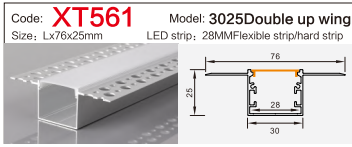

Code: **BG05** Model: **10040**
Size: Lx100x40mm LED strip: 75MMFlexible strip/hard strip

LINEAR LIGHTING ALUMINUM PROFILE

LINEAR LIGHTING ALUMINUM PROFILE

LINEAR LIGHTING ALUMINUM PROFILE

LINEAR LIGHTING ALUMINUM PROFILE

LINEAR LIGHTING ALUMINUM PROFILE

LINEAR LIGHTING

ALUMINUM PROFILE

Code: **XT827+691** Model: **4014**
 Size: Lx13.5x40mm LED strip: 10MMFlexible strip

Code: **XT557** Model: **3020**
 Size: Lx30x20mm LED strip: 26mmFlexible strip/hard strip