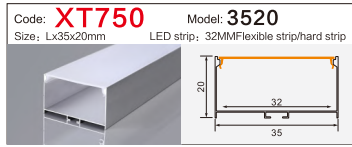

LED Aluminum profile factory

LINEAR LIGHTING
ALUMINUM PROFILE

LINEAR LIGHTING ALUMINUM PROFILE

LINEAR LIGHTING ALUMINUM PROFILE

LINEAR LIGHTING ALUMINUM PROFILE

Code: **XT230** Model: **Dia 30MM**
Size: Lx60mm LED strip: 30MMFlexible strip/hard strip

Code: **BG84** Model: **5035conceal**
Size: Lx66x35mm LED strip: 42MMFlexible strip/hard strip

Code: **WR15035** Model: **15035**
Size: Lx150x35mm LED strip: 138MMFlexible strip/hard strip

Code: **XT303方/半圆** Model: **4542Three-sided**
Size: Lx45x42mm LED strip: 34MMFlexible strip/hard strip