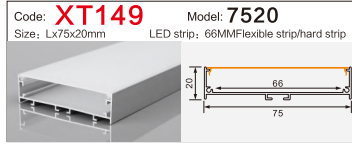

LED Aluminum profile factory

LINEAR LIGHTING
ALUMINUM PROFILE

LINEAR LIGHTING ALUMINUM PROFILE

LINEAR LIGHTING ALUMINUM PROFILE

LINEAR LIGHTING ALUMINUM PROFILE

Code: **XT230** Model: **Dia 30MM**
Size: Lx60mm LED strip: 30MMFlexible strip/hard strip

Code: **BG84** Model: **5035conceal**
Size: Lx66x35mm LED strip: 42MMFlexible strip/hard strip

Code: **WR15035** Model: **15035**
Size: Lx150x35mm LED strip: 138MMFlexible strip/hard strip

Code: **XT303方/半圆** Model: **4542Three-sided**
Size: Lx45x42mm LED strip: 34MMFlexible strip/hard strip