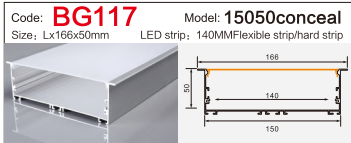

LINEAR LIGHTING ALUMINUM PROFILE