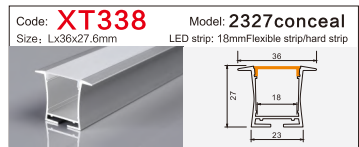

LED Aluminum profile factory

LINEAR LIGHTING
ALUMINUM PROFILE

LINEAR LIGHTING ALUMINUM PROFILE

LINEAR LIGHTING ALUMINUM PROFILE

LINEAR LIGHTING ALUMINUM PROFILE

Code: **XT230** Model: **Dia 30MM**
Size: Lx60mm LED strip: 30MMFlexible strip/hard strip

Code: **BG84** Model: **5035conceal**
Size: Lx66x35mm LED strip: 42MMFlexible strip/hard strip

Code: **WR15035** Model: **15035**
Size: Lx150x35mm LED strip: 138MMFlexible strip/hard strip

Code: **XT303方/半圆** Model: **4542Three-sided**
Size: Lx45x42mm LED strip: 34MMFlexible strip/hard strip