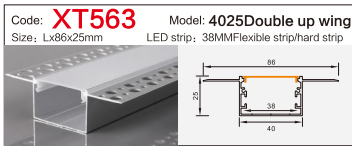

Code: **BG05** Model: **10040**
Size: Lx100x40mm LED strip: 75MMFlexible strip/hard strip

LINEAR LIGHTING ALUMINUM PROFILE

LINEAR LIGHTING ALUMINUM PROFILE

LINEAR LIGHTING ALUMINUM PROFILE

LINEAR LIGHTING ALUMINUM PROFILE

LINEAR LIGHTING ALUMINUM PROFILE

LINEAR LIGHTING

ALUMINUM PROFILE

Code: **XT827+691** Model: **4014**
 Size: Lx13.5x40mm LED strip: 10MMFlexible strip

Code: **XT557** Model: **3020**
 Size: Lx30x20mm LED strip: 26mmFlexible strip/hard strip