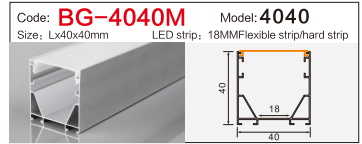

LINEAR LIGHTING ALUMINUM PROFILE