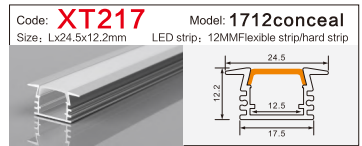

LED Aluminum profile factory

LINEAR LIGHTING
ALUMINUM PROFILE

LINEAR LIGHTING ALUMINUM PROFILE

LINEAR LIGHTING ALUMINUM PROFILE

LINEAR LIGHTING ALUMINUM PROFILE

Code: **XT230** Model: **Dia 30MM**
Size: Lx60mm LED strip: 30MMFlexible strip/hard strip

Code: **BG84** Model: **5035conceal**
Size: Lx66x35mm LED strip: 42MMFlexible strip/hard strip

Code: **WR15035** Model: **15035**
Size: Lx150x35mm LED strip: 138MMFlexible strip/hard strip

Code: **XT303方/半圆** Model: **4542Three-sided**
Size: Lx45x42mm LED strip: 34MMFlexible strip/hard strip

Code: **BG63** Model: **5035**
Size: Lx50x35mm LED strip: 42MMFlexible strip/hard strip

Code: **WR15035DB** Model: **15035conceal**
Size: Lx166x35mm LED strip: 138MMFlexible strip/hard strip

Code: **RG508** Model: **3860Three-sided**
Size: Lx38x60mm LED strip: 10MMFlexible strip/hard strip