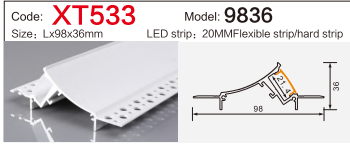

Code: **BG05** Model: **10040**
Size: Lx100x40mm LED strip: 75MMFlexible strip/hard strip

LINEAR LIGHTING ALUMINUM PROFILE

LINEAR LIGHTING ALUMINUM PROFILE

LINEAR LIGHTING ALUMINUM PROFILE

LINEAR LIGHTING ALUMINUM PROFILE

LINEAR LIGHTING ALUMINUM PROFILE

LINEAR LIGHTING

ALUMINUM PROFILE

Code: **XT827+691** Model: **4014**
 Size: Lx13.5x40mm LED strip: 10MMFlexible strip

Code: **XT557** Model: **3020**
 Size: Lx30x20mm LED strip: 26mmFlexible strip/hard strip