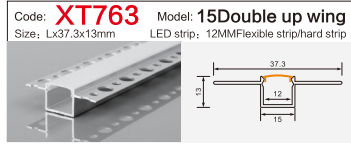

Code: **BG05** Model: **10040**
Size: Lx100x40mm LED strip: 75MMFlexible strip/hard strip

LINEAR LIGHTING ALUMINUM PROFILE

LINEAR LIGHTING ALUMINUM PROFILE

LINEAR LIGHTING ALUMINUM PROFILE

LINEAR LIGHTING ALUMINUM PROFILE

LINEAR LIGHTING ALUMINUM PROFILE

LINEAR LIGHTING

ALUMINUM PROFILE

Code: **XT827+691** Model: **4014**
 Size: Lx13.5x40mm LED strip: 10MMFlexible strip

Code: **XT557** Model: **3020**
 Size: Lx30x20mm LED strip: 26mmFlexible strip/hard strip