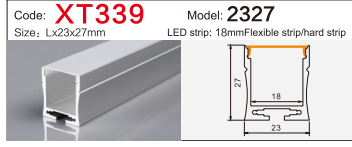

LED Aluminum profile factory

LINEAR LIGHTING
ALUMINUM PROFILE

LINEAR LIGHTING ALUMINUM PROFILE

LINEAR LIGHTING ALUMINUM PROFILE

LINEAR LIGHTING ALUMINUM PROFILE

Code: **XT230** Model: **Dia 30MM**
Size: Lx60mm LED strip: 30MMFlexible strip/hard strip

Code: **BG84** Model: **5035conceal**
Size: Lx66x35mm LED strip: 42MMFlexible strip/hard strip

Code: **WR15035** Model: **15035**
Size: Lx150x35mm LED strip: 138MMFlexible strip/hard strip

Code: **XT303方/半圆** Model: **4542Three-sided**
Size: Lx45x42mm LED strip: 34MMFlexible strip/hard strip