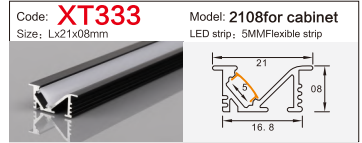

Code: **BG05** Model: **10040**
Size: Lx100x40mm LED strip: 75MMFlexible strip/hard strip

LINEAR LIGHTING ALUMINUM PROFILE

LINEAR LIGHTING ALUMINUM PROFILE

LINEAR LIGHTING ALUMINUM PROFILE

LINEAR LIGHTING ALUMINUM PROFILE

LINEAR LIGHTING ALUMINUM PROFILE

LINEAR LIGHTING

ALUMINUM PROFILE

Code: **XT827+691** Model: **4014**
 Size: Lx13.5x40mm LED strip: 10MMFlexible strip

Code: **XT557** Model: **3020**
 Size: Lx30x20mm LED strip: 26mmFlexible strip/hard strip