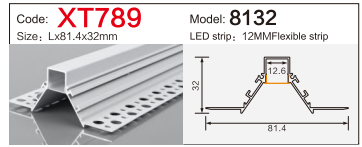

Code: **BG05** Model: **10040**
Size: Lx100x40mm LED strip: 75MMFlexible strip/hard strip

LINEAR LIGHTING ALUMINUM PROFILE

LINEAR LIGHTING ALUMINUM PROFILE

LINEAR LIGHTING ALUMINUM PROFILE

LINEAR LIGHTING ALUMINUM PROFILE

LINEAR LIGHTING ALUMINUM PROFILE

LINEAR LIGHTING

ALUMINUM PROFILE

Code: **XT827+691** Model: **4014**
 Size: Lx13.5x40mm LED strip: 10MMFlexible strip

Code: **XT557** Model: **3020**
 Size: Lx30x20mm LED strip: 26mmFlexible strip/hard strip