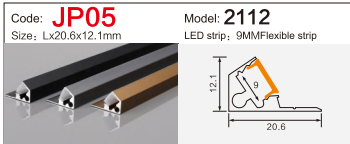

LINEAR LIGHTING ALUMINUM PROFILE