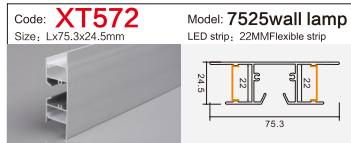

Code: **BG05** Model: **10040**
Size: Lx100x40mm LED strip: 75MMFlexible strip/hard strip

LINEAR LIGHTING ALUMINUM PROFILE

LINEAR LIGHTING ALUMINUM PROFILE

LINEAR LIGHTING ALUMINUM PROFILE

LINEAR LIGHTING ALUMINUM PROFILE

LINEAR LIGHTING ALUMINUM PROFILE

LINEAR LIGHTING

ALUMINUM PROFILE

Code: **XT827+691** Model: **4014**
 Size: Lx13.5x40mm LED strip: 10MMFlexible strip

Code: **XT557** Model: **3020**
 Size: Lx30x20mm LED strip: 26mmFlexible strip/hard strip