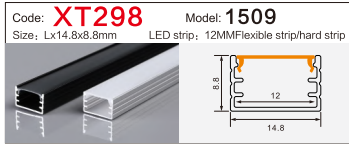

LED Aluminum profile factory

LINEAR LIGHTING
ALUMINUM PROFILE

LINEAR LIGHTING ALUMINUM PROFILE

LINEAR LIGHTING ALUMINUM PROFILE

LINEAR LIGHTING ALUMINUM PROFILE

Code: **XT230** Model: **Dia 30MM**
Size: Lx60mm LED strip: 30MMFlexible strip/hard strip

Code: **BG84** Model: **5035conceal**
Size: Lx66x35mm LED strip: 42MMFlexible strip/hard strip

Code: **WR15035** Model: **15035**
Size: Lx150x35mm LED strip: 138MMFlexible strip/hard strip

Code: **XT303方/半圆** Model: **4542Three-sided**
Size: Lx45x42mm LED strip: 34MMFlexible strip/hard strip