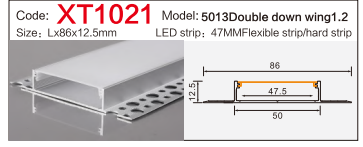

LINEAR LIGHTING ALUMINUM PROFILE