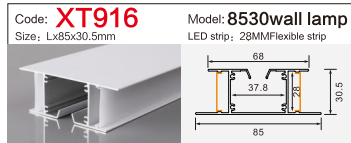

Code: **BG05** Model: **10040**
Size: Lx100x40mm LED strip: 75MMFlexible strip/hard strip

LINEAR LIGHTING ALUMINUM PROFILE

LINEAR LIGHTING ALUMINUM PROFILE

LINEAR LIGHTING ALUMINUM PROFILE

LINEAR LIGHTING ALUMINUM PROFILE

LINEAR LIGHTING ALUMINUM PROFILE

LINEAR LIGHTING

ALUMINUM PROFILE

Code: **XT827+691** Model: **4014**
 Size: Lx13.5x40mm LED strip: 10MMFlexible strip

Code: **XT557** Model: **3020**
 Size: Lx30x20mm LED strip: 26mmFlexible strip/hard strip