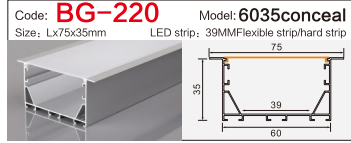

LINEAR LIGHTING ALUMINUM PROFILE