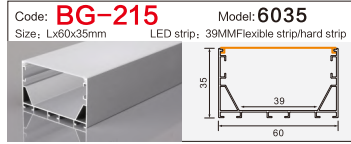

LINEAR LIGHTING ALUMINUM PROFILE