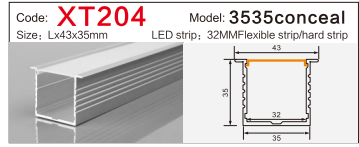

LED Aluminum profile factory

LINEAR LIGHTING
ALUMINUM PROFILE

LINEAR LIGHTING ALUMINUM PROFILE

LINEAR LIGHTING ALUMINUM PROFILE

LINEAR LIGHTING ALUMINUM PROFILE

Code: **XT230** Model: **Dia 30MM**
Size: Lx60mm LED strip: 30MMFlexible strip/hard strip

Code: **BG84** Model: **5035conceal**
Size: Lx66x35mm LED strip: 42MMFlexible strip/hard strip

Code: **WR15035** Model: **15035**
Size: Lx150x35mm LED strip: 138MMFlexible strip/hard strip

Code: **XT303方/半圆** Model: **4542Three-sided**
Size: Lx45x42mm LED strip: 34MMFlexible strip/hard strip