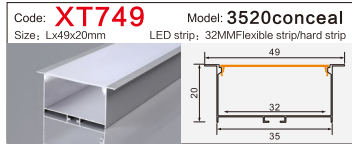

LED Aluminum profile factory

LINEAR LIGHTING
ALUMINUM PROFILE

LINEAR LIGHTING ALUMINUM PROFILE

LINEAR LIGHTING ALUMINUM PROFILE

LINEAR LIGHTING ALUMINUM PROFILE

Code: **XT230** Model: **Dia 30MM**
Size: Lx60mm LED strip: 30MMFlexible strip/hard strip

Code: **BG84** Model: **5035conceal**
Size: Lx66x35mm LED strip: 42MMFlexible strip/hard strip

Code: **WR15035** Model: **15035**
Size: Lx150x35mm LED strip: 138MMFlexible strip/hard strip

Code: **XT303方/半圆** Model: **4542Three-sided**
Size: Lx45x42mm LED strip: 34MMFlexible strip/hard strip