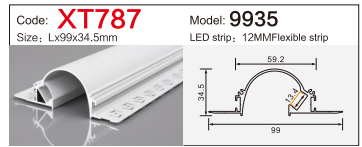

Code: **BG05** Model: **10040**
Size: Lx100x40mm LED strip: 75MMFlexible strip/hard strip

LINEAR LIGHTING ALUMINUM PROFILE

LINEAR LIGHTING ALUMINUM PROFILE

LINEAR LIGHTING ALUMINUM PROFILE

LINEAR LIGHTING ALUMINUM PROFILE

LINEAR LIGHTING ALUMINUM PROFILE

LINEAR LIGHTING

ALUMINUM PROFILE

Code: **XT827+691** Model: **4014**
 Size: Lx13.5x40mm LED strip: 10MMFlexible strip

Code: **XT557** Model: **3020**
 Size: Lx30x20mm LED strip: 26mmFlexible strip/hard strip