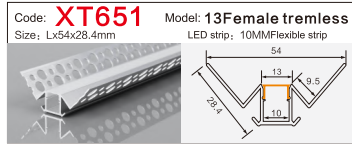

Code: **BG53** Model: **9040conceal**
Size: Lx106x40mm LED strip: 88MMFlexible strip/hard strip

Code: **BG85** Model: **5035**
Size: Lx50x35mm LED strip: 42MMFlexible strip/hard strip

Code: **BG62** Model: **12035conceal**
Size: Lx135x35mm LED strip: 110MMFlexible strip/hard strip

Code: **BG05** Model: **10040**
Size: Lx100x40mm LED strip: 75MMFlexible strip/hard strip

LINEAR LIGHTING ALUMINUM PROFILE

LINEAR LIGHTING ALUMINUM PROFILE

LINEAR LIGHTING ALUMINUM PROFILE

LINEAR LIGHTING ALUMINUM PROFILE