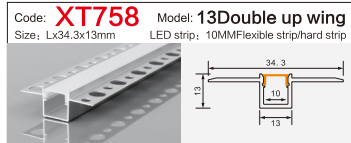

Code: **BG05** Model: **10040**
Size: Lx100x40mm LED strip: 75MMFlexible strip/hard strip

LINEAR LIGHTING ALUMINUM PROFILE

LINEAR LIGHTING ALUMINUM PROFILE

LINEAR LIGHTING ALUMINUM PROFILE

LINEAR LIGHTING ALUMINUM PROFILE

LINEAR LIGHTING ALUMINUM PROFILE

LINEAR LIGHTING

ALUMINUM PROFILE

Code: **XT827+691** Model: **4014**
 Size: Lx13.5x40mm LED strip: 10MMFlexible strip

Code: **XT557** Model: **3020**
 Size: Lx30x20mm LED strip: 26mmFlexible strip/hard strip