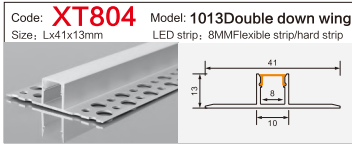

Code: **BG05** Model: **10040**
Size: Lx100x40mm LED strip: 75MMFlexible strip/hard strip

LINEAR LIGHTING ALUMINUM PROFILE

LINEAR LIGHTING ALUMINUM PROFILE

LINEAR LIGHTING ALUMINUM PROFILE

LINEAR LIGHTING ALUMINUM PROFILE

LINEAR LIGHTING ALUMINUM PROFILE

LINEAR LIGHTING

ALUMINUM PROFILE

Code: **XT827+691** Model: **4014**
 Size: Lx13.5x40mm LED strip: 10MMFlexible strip

Code: **XT557** Model: **3020**
 Size: Lx30x20mm LED strip: 26mmFlexible strip/hard strip