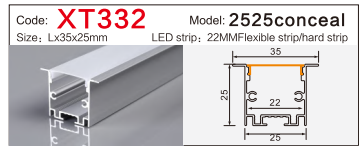

LED Aluminum profile factory

LINEAR LIGHTING
ALUMINUM PROFILE

LINEAR LIGHTING ALUMINUM PROFILE

LINEAR LIGHTING ALUMINUM PROFILE

LINEAR LIGHTING ALUMINUM PROFILE

Code: **XT230** Model: **Dia 30MM**
Size: Lx60mm LED strip: 30MMFlexible strip/hard strip

Code: **BG84** Model: **5035conceal**
Size: Lx66x35mm LED strip: 42MMFlexible strip/hard strip

Code: **WR15035** Model: **15035**
Size: Lx150x35mm LED strip: 138MMFlexible strip/hard strip

Code: **XT303方/半圆** Model: **4542Three-sided**
Size: Lx45x42mm LED strip: 34MMFlexible strip/hard strip

Code: **BG63** Model: **5035**
Size: Lx50x35mm LED strip: 42MMFlexible strip/hard strip

Code: **WR15035DB** Model: **15035conceal**
Size: Lx166x35mm LED strip: 138MMFlexible strip/hard strip

Code: **RG508** Model: **3860Three-sided**
Size: Lx38x60mm LED strip: 10MMFlexible strip/hard strip