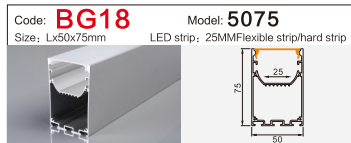

LINEAR LIGHTING ALUMINUM PROFILE