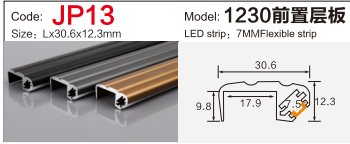

Code: **BG05** Model: **10040**
Size: Lx100x40mm LED strip: 75MMFlexible strip/hard strip

LINEAR LIGHTING ALUMINUM PROFILE

LINEAR LIGHTING ALUMINUM PROFILE

LINEAR LIGHTING ALUMINUM PROFILE

LINEAR LIGHTING ALUMINUM PROFILE

LINEAR LIGHTING ALUMINUM PROFILE

LINEAR LIGHTING

ALUMINUM PROFILE

Code: **XT827+691** Model: **4014**
 Size: Lx13.5x40mm LED strip: 10MMFlexible strip

Code: **XT557** Model: **3020**
 Size: Lx30x20mm LED strip: 26mmFlexible strip/hard strip