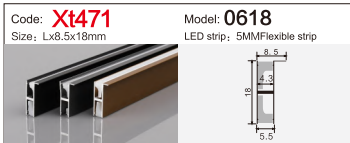

Code: **BG05** Model: **10040**
Size: Lx100x40mm LED strip: 75MMFlexible strip/hard strip

LINEAR LIGHTING ALUMINUM PROFILE

LINEAR LIGHTING ALUMINUM PROFILE

LINEAR LIGHTING ALUMINUM PROFILE

LINEAR LIGHTING ALUMINUM PROFILE

LINEAR LIGHTING ALUMINUM PROFILE

LINEAR LIGHTING

ALUMINUM PROFILE

Code: **XT827+691** Model: **4014**
 Size: Lx13.5x40mm LED strip: 10MMFlexible strip

Code: **XT557** Model: **3020**
 Size: Lx30x20mm LED strip: 26mmFlexible strip/hard strip