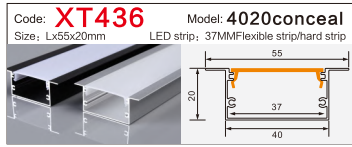

LED Aluminum profile factory

LINEAR LIGHTING
ALUMINUM PROFILE

LINEAR LIGHTING ALUMINUM PROFILE

LINEAR LIGHTING ALUMINUM PROFILE

LINEAR LIGHTING ALUMINUM PROFILE

Code: **XT230** Model: **Dia 30MM**
Size: Lx60mm LED strip: 30MMFlexible strip/hard strip

Code: **BG84** Model: **5035conceal**
Size: Lx66x35mm LED strip: 42MMFlexible strip/hard strip

Code: **WR15035** Model: **15035**
Size: Lx150x35mm LED strip: 138MMFlexible strip/hard strip

Code: **XT303方/半圆** Model: **4542Three-sided**
Size: Lx45x42mm LED strip: 34MMFlexible strip/hard strip