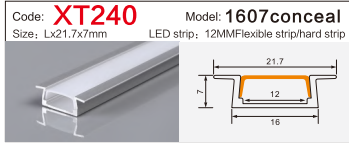

LED Aluminum profile factory

LINEAR LIGHTING
ALUMINUM PROFILE

LINEAR LIGHTING ALUMINUM PROFILE

LINEAR LIGHTING ALUMINUM PROFILE

LINEAR LIGHTING ALUMINUM PROFILE

Code: **XT230** Model: **Dia 30MM**
Size: Lx60mm LED strip: 30MMFlexible strip/hard strip

Code: **BG84** Model: **5035conceal**
Size: Lx66x35mm LED strip: 42MMFlexible strip/hard strip

Code: **WR15035** Model: **15035**
Size: Lx150x35mm LED strip: 138MMFlexible strip/hard strip

Code: **XT303方/半圆** Model: **4542Three-sided**
Size: Lx45x42mm LED strip: 34MMFlexible strip/hard strip