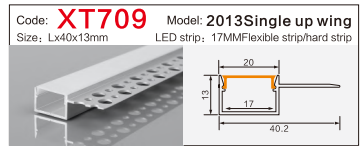

LINEAR LIGHTING ALUMINUM PROFILE