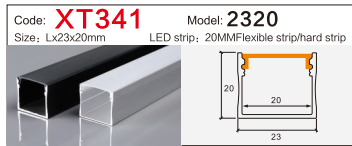

LED Aluminum profile factory

LINEAR LIGHTING
ALUMINUM PROFILE

LINEAR LIGHTING ALUMINUM PROFILE

LINEAR LIGHTING ALUMINUM PROFILE

LINEAR LIGHTING ALUMINUM PROFILE

Code: **XT230** Model: **Dia 30MM**
Size: Lx60mm LED strip: 30MMFlexible strip/hard strip

Code: **BG84** Model: **5035conceal**
Size: Lx66x35mm LED strip: 42MMFlexible strip/hard strip

Code: **WR15035** Model: **15035**
Size: Lx150x35mm LED strip: 138MMFlexible strip/hard strip

Code: **XT303方/半圆** Model: **4542Three-sided**
Size: Lx45x42mm LED strip: 34MMFlexible strip/hard strip