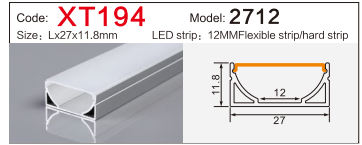

LED Aluminum profile factory

LINEAR LIGHTING
ALUMINUM PROFILE

LINEAR LIGHTING ALUMINUM PROFILE

LINEAR LIGHTING ALUMINUM PROFILE

LINEAR LIGHTING ALUMINUM PROFILE

Code: **XT230** Model: **Dia 30MM**
Size: Lx60mm LED strip: 30MMFlexible strip/hard strip

Code: **BG84** Model: **5035conceal**
Size: Lx66x35mm LED strip: 42MMFlexible strip/hard strip

Code: **WR15035** Model: **15035**
Size: Lx150x35mm LED strip: 138MMFlexible strip/hard strip

Code: **XT303方/半圆** Model: **4542Three-sided**
Size: Lx45x42mm LED strip: 34MMFlexible strip/hard strip