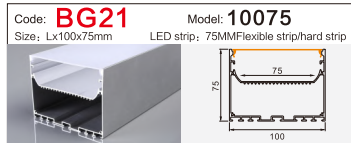

LINEAR LIGHTING ALUMINUM PROFILE