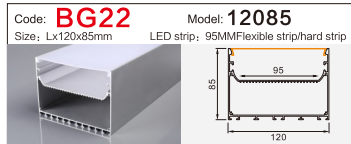

LINEAR LIGHTING ALUMINUM PROFILE