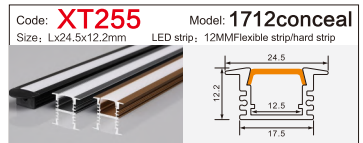

Code: **BG05** Model: **10040**
Size: Lx100x40mm LED strip: 75MMFlexible strip/hard strip

LINEAR LIGHTING ALUMINUM PROFILE

LINEAR LIGHTING ALUMINUM PROFILE

LINEAR LIGHTING ALUMINUM PROFILE

LINEAR LIGHTING ALUMINUM PROFILE

LINEAR LIGHTING ALUMINUM PROFILE

LINEAR LIGHTING

ALUMINUM PROFILE

Code: **XT827+691** Model: **4014**
 Size: Lx13.5x40mm LED strip: 10MMFlexible strip

Code: **XT557** Model: **3020**
 Size: Lx30x20mm LED strip: 26mmFlexible strip/hard strip