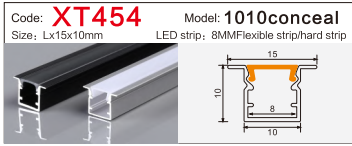

LED Aluminum profile factory

LINEAR LIGHTING
ALUMINUM PROFILE

LINEAR LIGHTING ALUMINUM PROFILE

LINEAR LIGHTING ALUMINUM PROFILE

LINEAR LIGHTING ALUMINUM PROFILE

Code: **XT230** Model: **Dia 30MM**
Size: Lx60mm LED strip: 30MMFlexible strip/hard strip

Code: **BG84** Model: **5035conceal**
Size: Lx66x35mm LED strip: 42MMFlexible strip/hard strip

Code: **WR15035** Model: **15035**
Size: Lx150x35mm LED strip: 138MMFlexible strip/hard strip

Code: **XT303方/半圆** Model: **4542Three-sided**
Size: Lx45x42mm LED strip: 34MMFlexible strip/hard strip