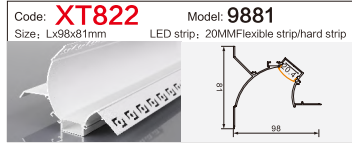

Code: **BG05** Model: **10040**
Size: Lx100x40mm LED strip: 75MMFlexible strip/hard strip

LINEAR LIGHTING ALUMINUM PROFILE

LINEAR LIGHTING ALUMINUM PROFILE

LINEAR LIGHTING ALUMINUM PROFILE

LINEAR LIGHTING ALUMINUM PROFILE

LINEAR LIGHTING ALUMINUM PROFILE

LINEAR LIGHTING

ALUMINUM PROFILE

Code: **XT827+691** Model: **4014**
 Size: Lx13.5x40mm LED strip: 10MMFlexible strip

Code: **XT557** Model: **3020**
 Size: Lx30x20mm LED strip: 26mmFlexible strip/hard strip