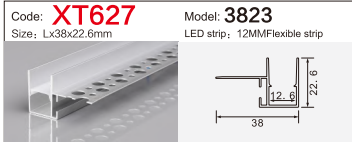

Code: **BG05** Model: **10040**
Size: Lx100x40mm LED strip: 75MMFlexible strip/hard strip

LINEAR LIGHTING ALUMINUM PROFILE

LINEAR LIGHTING ALUMINUM PROFILE

LINEAR LIGHTING ALUMINUM PROFILE

LINEAR LIGHTING ALUMINUM PROFILE

LINEAR LIGHTING ALUMINUM PROFILE

LINEAR LIGHTING

ALUMINUM PROFILE

Code: **XT827+691** Model: **4014**
 Size: Lx13.5x40mm LED strip: 10MMFlexible strip

Code: **XT557** Model: **3020**
 Size: Lx30x20mm LED strip: 26mmFlexible strip/hard strip