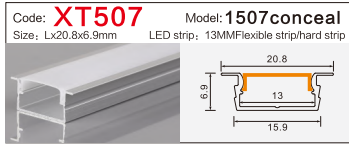

LED Aluminum profile factory

LINEAR LIGHTING
ALUMINUM PROFILE

LINEAR LIGHTING ALUMINUM PROFILE

LINEAR LIGHTING ALUMINUM PROFILE

LINEAR LIGHTING ALUMINUM PROFILE

Code: **XT230** Model: **Dia 30MM**
Size: Lx60mm LED strip: 30MMFlexible strip/hard strip

Code: **BG84** Model: **5035conceal**
Size: Lx66x35mm LED strip: 42MMFlexible strip/hard strip

Code: **WR15035** Model: **15035**
Size: Lx150x35mm LED strip: 138MMFlexible strip/hard strip

Code: **XT303方/半圆** Model: **4542Three-sided**
Size: Lx45x42mm LED strip: 34MMFlexible strip/hard strip

Code: **BG63** Model: **5035**
Size: Lx50x35mm LED strip: 42MMFlexible strip/hard strip

Code: **WR15035DB** Model: **15035conceal**
Size: Lx166x35mm LED strip: 138MMFlexible strip/hard strip

Code: **RG508** Model: **3860Three-sided**
Size: Lx38x60mm LED strip: 10MMFlexible strip/hard strip