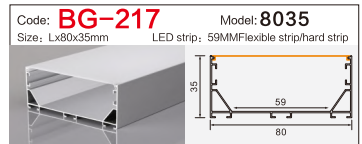

LINEAR LIGHTING ALUMINUM PROFILE