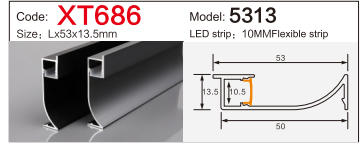

Code: **BG05** Model: **10040**
Size: Lx100x40mm LED strip: 75MMFlexible strip/hard strip

LINEAR LIGHTING ALUMINUM PROFILE

LINEAR LIGHTING ALUMINUM PROFILE

LINEAR LIGHTING ALUMINUM PROFILE

LINEAR LIGHTING ALUMINUM PROFILE

LINEAR LIGHTING ALUMINUM PROFILE

LINEAR LIGHTING

ALUMINUM PROFILE

Code: **XT827+691** Model: **4014**
 Size: Lx13.5x40mm LED strip: 10MMFlexible strip

Code: **XT557** Model: **3020**
 Size: Lx30x20mm LED strip: 26mmFlexible strip/hard strip