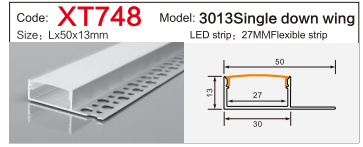

Code: **BG53** Model: **9040conceal**
Size: Lx106x40mm LED strip: 88MMFlexible strip/hard strip

Code: **BG85** Model: **5035**
Size: Lx50x35mm LED strip: 42MMFlexible strip/hard strip

Code: **BG62** Model: **12035conceal**
Size: Lx135x35mm LED strip: 110MMFlexible strip/hard strip

Code: **BG05** Model: **10040**
Size: Lx100x40mm LED strip: 75MMFlexible strip/hard strip

LINEAR LIGHTING ALUMINUM PROFILE

LINEAR LIGHTING ALUMINUM PROFILE

LINEAR LIGHTING ALUMINUM PROFILE

LINEAR LIGHTING ALUMINUM PROFILE