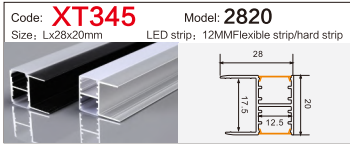

Code: **BG05** Model: **10040**
Size: Lx100x40mm LED strip: 75MMFlexible strip/hard strip

LINEAR LIGHTING ALUMINUM PROFILE

LINEAR LIGHTING ALUMINUM PROFILE

LINEAR LIGHTING ALUMINUM PROFILE

LINEAR LIGHTING ALUMINUM PROFILE

LINEAR LIGHTING ALUMINUM PROFILE

LINEAR LIGHTING

ALUMINUM PROFILE

Code: **XT827+691** Model: **4014**
 Size: Lx13.5x40mm LED strip: 10MMFlexible strip

Code: **XT557** Model: **3020**
 Size: Lx30x20mm LED strip: 26mmFlexible strip/hard strip