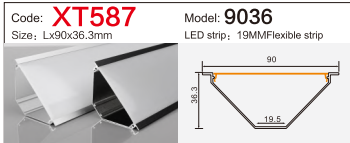

Code: **BG05** Model: **10040**
Size: Lx100x40mm LED strip: 75MMFlexible strip/hard strip

LINEAR LIGHTING ALUMINUM PROFILE

LINEAR LIGHTING ALUMINUM PROFILE

LINEAR LIGHTING ALUMINUM PROFILE

LINEAR LIGHTING ALUMINUM PROFILE

LINEAR LIGHTING ALUMINUM PROFILE

LINEAR LIGHTING

ALUMINUM PROFILE

Code: **XT827+691** Model: **4014**
 Size: Lx13.5x40mm LED strip: 10MMFlexible strip

Code: **XT557** Model: **3020**
 Size: Lx30x20mm LED strip: 26mmFlexible strip/hard strip