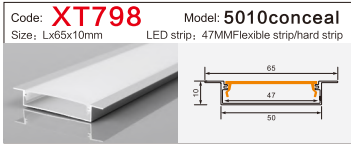

LED Aluminum profile factory

LINEAR LIGHTING
ALUMINUM PROFILE

LINEAR LIGHTING ALUMINUM PROFILE

LINEAR LIGHTING ALUMINUM PROFILE

LINEAR LIGHTING ALUMINUM PROFILE

Code: **XT230** Model: **Dia 30MM**
Size: Lx60mm LED strip: 30MMFlexible strip/hard strip

Code: **BG84** Model: **5035conceal**
Size: Lx66x35mm LED strip: 42MMFlexible strip/hard strip

Code: **WR15035** Model: **15035**
Size: Lx150x35mm LED strip: 138MMFlexible strip/hard strip

Code: **XT303方/半圆** Model: **4542Three-sided**
Size: Lx45x42mm LED strip: 34MMFlexible strip/hard strip

Code: **BG63** Model: **5035**
Size: Lx50x35mm LED strip: 42MMFlexible strip/hard strip

Code: **WR15035DB** Model: **15035conceal**
Size: Lx166x35mm LED strip: 138MMFlexible strip/hard strip

Code: **RG508** Model: **3860Three-sided**
Size: Lx38x60mm LED strip: 10MMFlexible strip/hard strip