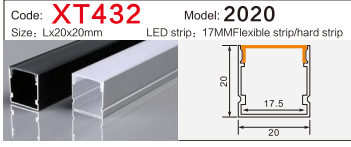

LED Aluminum profile factory

LINEAR LIGHTING
ALUMINUM PROFILE

LINEAR LIGHTING ALUMINUM PROFILE

LINEAR LIGHTING ALUMINUM PROFILE

LINEAR LIGHTING ALUMINUM PROFILE

Code: **XT230** Model: **Dia 30MM**
Size: Lx60mm LED strip: 30MMFlexible strip/hard strip

Code: **BG84** Model: **5035conceal**
Size: Lx66x35mm LED strip: 42MMFlexible strip/hard strip

Code: **WR15035** Model: **15035**
Size: Lx150x35mm LED strip: 138MMFlexible strip/hard strip

Code: **XT303方/半圆** Model: **4542Three-sided**
Size: Lx45x42mm LED strip: 34MMFlexible strip/hard strip