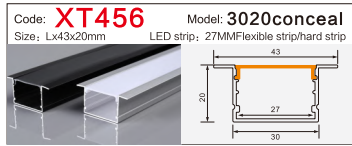

LED Aluminum profile factory

LINEAR LIGHTING
ALUMINUM PROFILE

LINEAR LIGHTING ALUMINUM PROFILE

LINEAR LIGHTING ALUMINUM PROFILE

LINEAR LIGHTING ALUMINUM PROFILE

Code: **XT230** Model: **Dia 30MM**
Size: Lx60mm LED strip: 30MMFlexible strip/hard strip

Code: **BG84** Model: **5035conceal**
Size: Lx66x35mm LED strip: 42MMFlexible strip/hard strip

Code: **WR15035** Model: **15035**
Size: Lx150x35mm LED strip: 138MMFlexible strip/hard strip

Code: **XT303方/半圆** Model: **4542Three-sided**
Size: Lx45x42mm LED strip: 34MMFlexible strip/hard strip