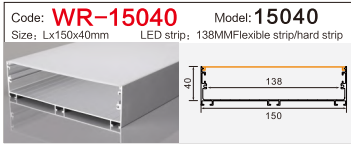

LINEAR LIGHTING ALUMINUM PROFILE