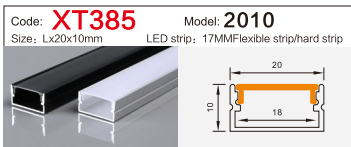

LED Aluminum profile factory

LINEAR LIGHTING
ALUMINUM PROFILE

LINEAR LIGHTING ALUMINUM PROFILE

LINEAR LIGHTING ALUMINUM PROFILE

LINEAR LIGHTING ALUMINUM PROFILE

Code: **XT230** Model: **Dia 30MM**
Size: Lx60mm LED strip: 30MMFlexible strip/hard strip

Code: **BG84** Model: **5035conceal**
Size: Lx66x35mm LED strip: 42MMFlexible strip/hard strip

Code: **WR15035** Model: **15035**
Size: Lx150x35mm LED strip: 138MMFlexible strip/hard strip

Code: **XT303方/半圆** Model: **4542Three-sided**
Size: Lx45x42mm LED strip: 34MMFlexible strip/hard strip