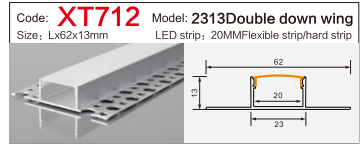

LINEAR LIGHTING ALUMINUM PROFILE