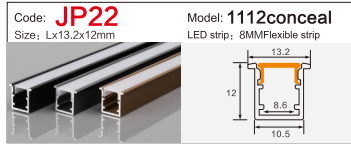

Code: **BG05** Model: **10040**
Size: Lx100x40mm LED strip: 75MMFlexible strip/hard strip

LINEAR LIGHTING ALUMINUM PROFILE

LINEAR LIGHTING ALUMINUM PROFILE

LINEAR LIGHTING ALUMINUM PROFILE

LINEAR LIGHTING ALUMINUM PROFILE

LINEAR LIGHTING ALUMINUM PROFILE

LINEAR LIGHTING

ALUMINUM PROFILE

Code: **XT827+691** Model: **4014**
 Size: Lx13.5x40mm LED strip: 10MMFlexible strip

Code: **XT557** Model: **3020**
 Size: Lx30x20mm LED strip: 26mmFlexible strip/hard strip