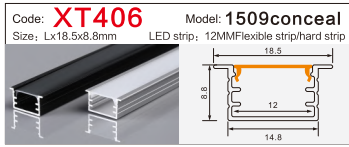

LED Aluminum profile factory

LINEAR LIGHTING
ALUMINUM PROFILE

LINEAR LIGHTING ALUMINUM PROFILE

LINEAR LIGHTING ALUMINUM PROFILE

LINEAR LIGHTING ALUMINUM PROFILE

Code: **XT230** Model: **Dia 30MM**
Size: Lx60mm LED strip: 30MMFlexible strip/hard strip

Code: **BG84** Model: **5035conceal**
Size: Lx66x35mm LED strip: 42MMFlexible strip/hard strip

Code: **WR15035** Model: **15035**
Size: Lx150x35mm LED strip: 138MMFlexible strip/hard strip

Code: **XT303方/半圆** Model: **4542Three-sided**
Size: Lx45x42mm LED strip: 34MMFlexible strip/hard strip

Code: **BG63** Model: **5035**
Size: Lx50x35mm LED strip: 42MMFlexible strip/hard strip

Code: **WR15035DB** Model: **15035conceal**
Size: Lx166x35mm LED strip: 138MMFlexible strip/hard strip

Code: **RG508** Model: **3860Three-sided**
Size: Lx38x60mm LED strip: 10MMFlexible strip/hard strip