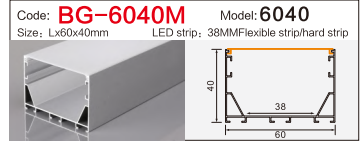

LINEAR LIGHTING ALUMINUM PROFILE