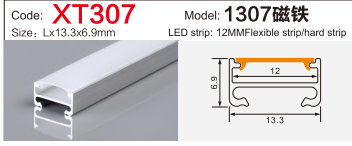

LED Aluminum profile factory

LINEAR LIGHTING
ALUMINUM PROFILE

LINEAR LIGHTING ALUMINUM PROFILE

LINEAR LIGHTING ALUMINUM PROFILE

LINEAR LIGHTING ALUMINUM PROFILE

Code: **XT230** Model: **Dia 30MM**
Size: Lx60mm LED strip: 30MMFlexible strip/hard strip

Code: **BG84** Model: **5035conceal**
Size: Lx66x35mm LED strip: 42MMFlexible strip/hard strip

Code: **WR15035** Model: **15035**
Size: Lx150x35mm LED strip: 138MMFlexible strip/hard strip

Code: **XT303方/半圆** Model: **4542Three-sided**
Size: Lx45x42mm LED strip: 34MMFlexible strip/hard strip