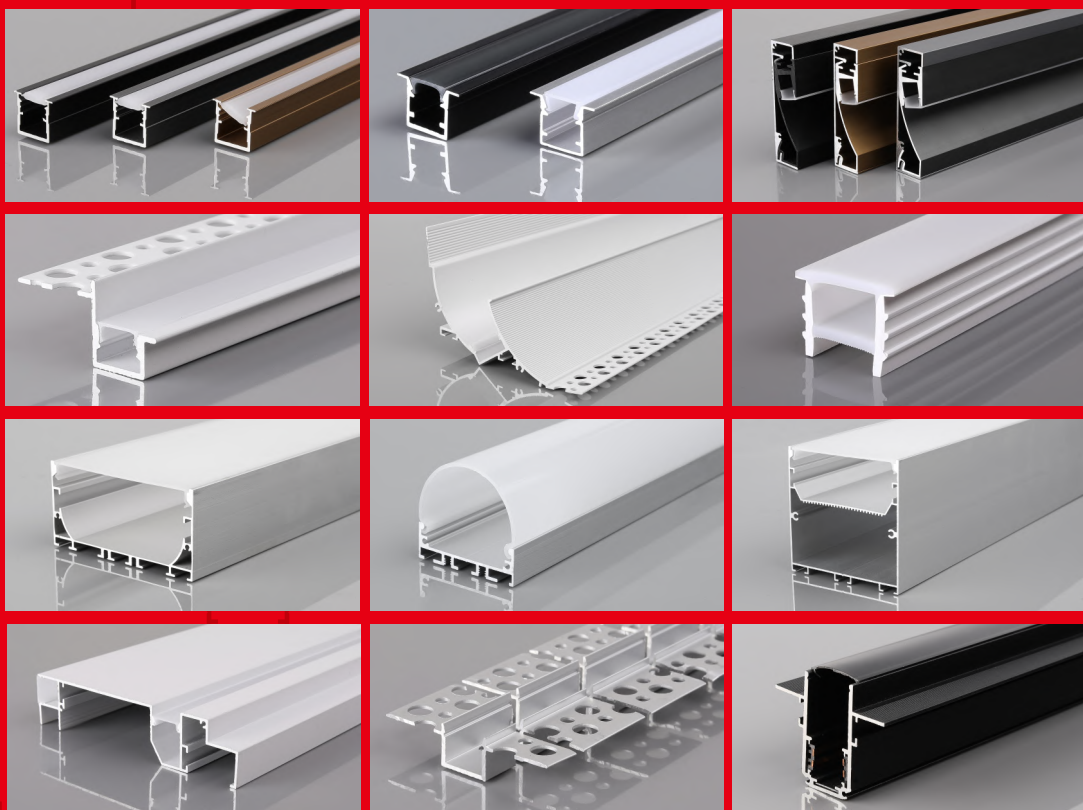

LED Aluminum profile factory

LINEAR LIGHTING
ALUMINUM PROFILE

LINEAR LIGHTING ALUMINUM PROFILE

LINEAR LIGHTING ALUMINUM PROFILE

LINEAR LIGHTING ALUMINUM PROFILE

Code: **XT230** Model: **Dia 30MM**
Size: Lx60mm LED strip: 30MMFlexible strip/hard strip

Code: **BG84** Model: **5035conceal**
Size: Lx66x35mm LED strip: 42MMFlexible strip/hard strip

Code: **WR15035** Model: **15035**
Size: Lx150x35mm LED strip: 138MMFlexible strip/hard strip

Code: **XT303方/半圆** Model: **4542Three-sided**
Size: Lx45x42mm LED strip: 34MMFlexible strip/hard strip