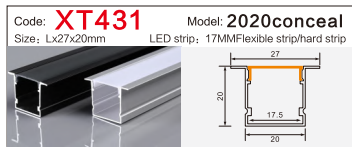

LED Aluminum profile factory

LINEAR LIGHTING
ALUMINUM PROFILE

LINEAR LIGHTING ALUMINUM PROFILE

LINEAR LIGHTING ALUMINUM PROFILE

LINEAR LIGHTING ALUMINUM PROFILE

Code: **XT230** Model: **Dia 30MM**
Size: Lx60mm LED strip: 30MMFlexible strip/hard strip

Code: **BG84** Model: **5035conceal**
Size: Lx66x35mm LED strip: 42MMFlexible strip/hard strip

Code: **WR15035** Model: **15035**
Size: Lx150x35mm LED strip: 138MMFlexible strip/hard strip

Code: **XT303方/半圆** Model: **4542Three-sided**
Size: Lx45x42mm LED strip: 34MMFlexible strip/hard strip