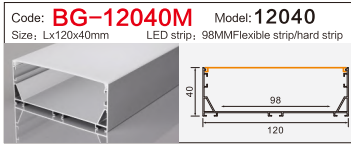

LINEAR LIGHTING ALUMINUM PROFILE