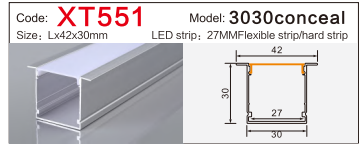

LED Aluminum profile factory

LINEAR LIGHTING
ALUMINUM PROFILE

LINEAR LIGHTING ALUMINUM PROFILE

LINEAR LIGHTING ALUMINUM PROFILE

LINEAR LIGHTING ALUMINUM PROFILE

Code: **XT230** Model: **Dia 30MM**
Size: Lx60mm LED strip: 30MMFlexible strip/hard strip

Code: **BG84** Model: **5035conceal**
Size: Lx66x35mm LED strip: 42MMFlexible strip/hard strip

Code: **WR15035** Model: **15035**
Size: Lx150x35mm LED strip: 138MMFlexible strip/hard strip

Code: **XT303方/半圆** Model: **4542Three-sided**
Size: Lx45x42mm LED strip: 34MMFlexible strip/hard strip