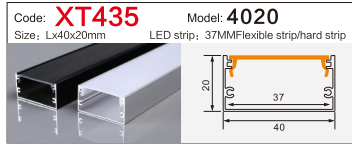

LED Aluminum profile factory

LINEAR LIGHTING
ALUMINUM PROFILE

LINEAR LIGHTING ALUMINUM PROFILE

LINEAR LIGHTING ALUMINUM PROFILE

LINEAR LIGHTING ALUMINUM PROFILE

Code: **XT230** Model: **Dia 30MM**
Size: Lx60mm LED strip: 30MMFlexible strip/hard strip

Code: **BG84** Model: **5035conceal**
Size: Lx66x35mm LED strip: 42MMFlexible strip/hard strip

Code: **WR15035** Model: **15035**
Size: Lx150x35mm LED strip: 138MMFlexible strip/hard strip

Code: **XT303方/半圆** Model: **4542Three-sided**
Size: Lx45x42mm LED strip: 34MMFlexible strip/hard strip