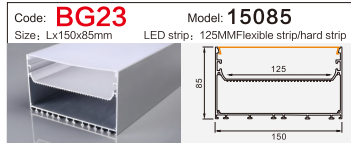

LINEAR LIGHTING ALUMINUM PROFILE