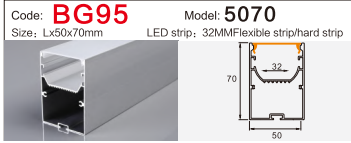

LINEAR LIGHTING ALUMINUM PROFILE