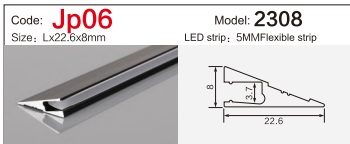

Code: **BG05** Model: **10040**
Size: Lx100x40mm LED strip: 75MMFlexible strip/hard strip

LINEAR LIGHTING ALUMINUM PROFILE

LINEAR LIGHTING ALUMINUM PROFILE

LINEAR LIGHTING ALUMINUM PROFILE

LINEAR LIGHTING ALUMINUM PROFILE

LINEAR LIGHTING ALUMINUM PROFILE

LINEAR LIGHTING

ALUMINUM PROFILE

Code: **XT827+691** Model: **4014**
 Size: Lx13.5x40mm LED strip: 10MMFlexible strip

Code: **XT557** Model: **3020**
 Size: Lx30x20mm LED strip: 26mmFlexible strip/hard strip