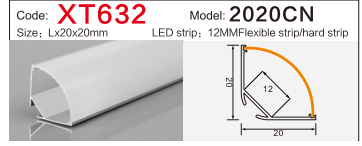

LED Aluminum profile factory

LINEAR LIGHTING
ALUMINUM PROFILE

LINEAR LIGHTING ALUMINUM PROFILE

LINEAR LIGHTING ALUMINUM PROFILE

LINEAR LIGHTING ALUMINUM PROFILE

Code: **XT230** Model: **Dia 30MM**
Size: Lx60mm LED strip: 30MMFlexible strip/hard strip

Code: **BG84** Model: **5035conceal**
Size: Lx66x35mm LED strip: 42MMFlexible strip/hard strip

Code: **WR15035** Model: **15035**
Size: Lx150x35mm LED strip: 138MMFlexible strip/hard strip

Code: **XT303方/半圆** Model: **4542Three-sided**
Size: Lx45x42mm LED strip: 34MMFlexible strip/hard strip