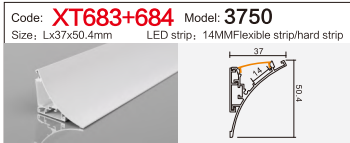

Code: **BG05** Model: **10040**
Size: Lx100x40mm LED strip: 75MMFlexible strip/hard strip

LINEAR LIGHTING ALUMINUM PROFILE

LINEAR LIGHTING ALUMINUM PROFILE

LINEAR LIGHTING ALUMINUM PROFILE

LINEAR LIGHTING ALUMINUM PROFILE

LINEAR LIGHTING ALUMINUM PROFILE

LINEAR LIGHTING

ALUMINUM PROFILE

Code: **XT827+691** Model: **4014**
 Size: Lx13.5x40mm LED strip: 10MMFlexible strip

Code: **XT557** Model: **3020**
 Size: Lx30x20mm LED strip: 26mmFlexible strip/hard strip