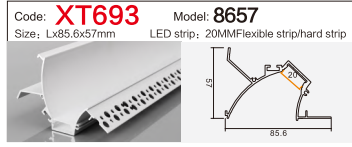

Code: **BG05** Model: **10040**
Size: Lx100x40mm LED strip: 75MMFlexible strip/hard strip

LINEAR LIGHTING ALUMINUM PROFILE

LINEAR LIGHTING ALUMINUM PROFILE

LINEAR LIGHTING ALUMINUM PROFILE

LINEAR LIGHTING ALUMINUM PROFILE