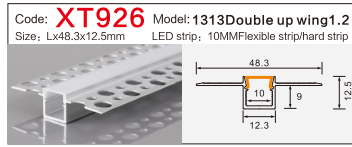

LINEAR LIGHTING ALUMINUM PROFILE