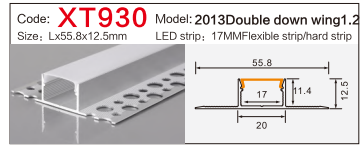

LINEAR LIGHTING ALUMINUM PROFILE