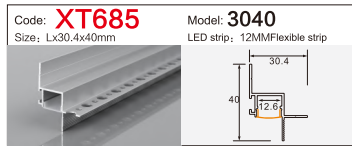

Code: **BG05** Model: **10040**
Size: Lx100x40mm LED strip: 75MMFlexible strip/hard strip

LINEAR LIGHTING ALUMINUM PROFILE

LINEAR LIGHTING ALUMINUM PROFILE

LINEAR LIGHTING ALUMINUM PROFILE

LINEAR LIGHTING ALUMINUM PROFILE

LINEAR LIGHTING ALUMINUM PROFILE

LINEAR LIGHTING

ALUMINUM PROFILE

Code: **XT827+691** Model: **4014**
 Size: Lx13.5x40mm LED strip: 10MMFlexible strip

Code: **XT557** Model: **3020**
 Size: Lx30x20mm LED strip: 26mmFlexible strip/hard strip