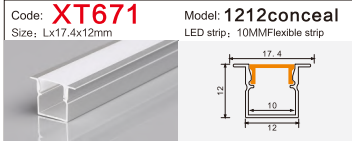

LED Aluminum profile factory

LINEAR LIGHTING
ALUMINUM PROFILE

LINEAR LIGHTING ALUMINUM PROFILE

LINEAR LIGHTING ALUMINUM PROFILE

LINEAR LIGHTING ALUMINUM PROFILE

Code: **XT230** Model: **Dia 30MM**
Size: Lx60mm LED strip: 30MMFlexible strip/hard strip

Code: **BG84** Model: **5035conceal**
Size: Lx66x35mm LED strip: 42MMFlexible strip/hard strip

Code: **WR15035** Model: **15035**
Size: Lx150x35mm LED strip: 138MMFlexible strip/hard strip

Code: **XT303方/半圆** Model: **4542Three-sided**
Size: Lx45x42mm LED strip: 34MMFlexible strip/hard strip