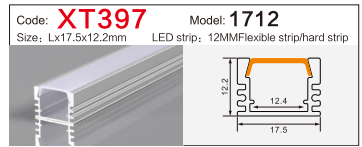

LED Aluminum profile factory

LINEAR LIGHTING
ALUMINUM PROFILE

LINEAR LIGHTING ALUMINUM PROFILE

LINEAR LIGHTING ALUMINUM PROFILE

LINEAR LIGHTING ALUMINUM PROFILE

Code: **XT230** Model: **Dia 30MM**
Size: Lx60mm LED strip: 30MMFlexible strip/hard strip

Code: **BG84** Model: **5035conceal**
Size: Lx66x35mm LED strip: 42MMFlexible strip/hard strip

Code: **WR15035** Model: **15035**
Size: Lx150x35mm LED strip: 138MMFlexible strip/hard strip

Code: **XT303方/半圆** Model: **4542Three-sided**
Size: Lx45x42mm LED strip: 34MMFlexible strip/hard strip