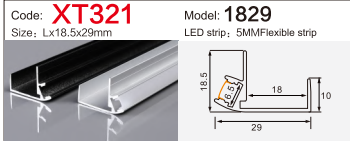

Code: **BG53** Model: **9040conceal**
Size: Lx106x40mm LED strip: 88MMFlexible strip/hard strip

Code: **BG85** Model: **5035**
Size: Lx50x35mm LED strip: 42MMFlexible strip/hard strip

Code: **BG62** Model: **12035conceal**
Size: Lx135x35mm LED strip: 110MMFlexible strip/hard strip

Code: **BG05** Model: **10040**
Size: Lx100x40mm LED strip: 75MMFlexible strip/hard strip

LINEAR LIGHTING ALUMINUM PROFILE

LINEAR LIGHTING ALUMINUM PROFILE

LINEAR LIGHTING ALUMINUM PROFILE

LINEAR LIGHTING ALUMINUM PROFILE

LINEAR LIGHTING ALUMINUM PROFILE

LINEAR LIGHTING

ALUMINUM PROFILE

Code: **XT827+691** Model: **4014**
 Size: Lx13.5x40mm LED strip: 10MMFlexible strip

Code: **XT557** Model: **3020**
 Size: Lx30x20mm LED strip: 26mmFlexible strip/hard strip