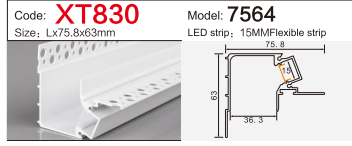

Code: **BG05** Model: **10040**
Size: Lx100x40mm LED strip: 75MMFlexible strip/hard strip

LINEAR LIGHTING ALUMINUM PROFILE

LINEAR LIGHTING ALUMINUM PROFILE

LINEAR LIGHTING ALUMINUM PROFILE

LINEAR LIGHTING ALUMINUM PROFILE

LINEAR LIGHTING ALUMINUM PROFILE

LINEAR LIGHTING

ALUMINUM PROFILE

Code: **XT827+691** Model: **4014**
 Size: Lx13.5x40mm LED strip: 10MMFlexible strip

Code: **XT557** Model: **3020**
 Size: Lx30x20mm LED strip: 26mmFlexible strip/hard strip