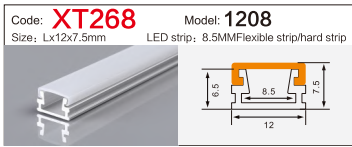

LED Aluminum profile factory

LINEAR LIGHTING
ALUMINUM PROFILE

LINEAR LIGHTING ALUMINUM PROFILE

LINEAR LIGHTING ALUMINUM PROFILE

LINEAR LIGHTING ALUMINUM PROFILE

Code: **XT230** Model: **Dia 30MM**
Size: Lx60mm LED strip: 30MMFlexible strip/hard strip

Code: **BG84** Model: **5035conceal**
Size: Lx66x35mm LED strip: 42MMFlexible strip/hard strip

Code: **WR15035** Model: **15035**
Size: Lx150x35mm LED strip: 138MMFlexible strip/hard strip

Code: **XT303方/半圆** Model: **4542Three-sided**
Size: Lx45x42mm LED strip: 34MMFlexible strip/hard strip

Code: **BG63** Model: **5035**
Size: Lx50x35mm LED strip: 42MMFlexible strip/hard strip

Code: **WR15035DB** Model: **15035conceal**
Size: Lx166x35mm LED strip: 138MMFlexible strip/hard strip

Code: **RG508** Model: **3860Three-sided**
Size: Lx38x60mm LED strip: 10MMFlexible strip/hard strip