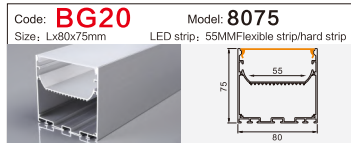

LINEAR LIGHTING ALUMINUM PROFILE