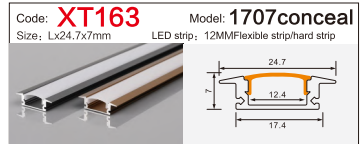

Code: **BG05** Model: **10040**
Size: Lx100x40mm LED strip: 75MMFlexible strip/hard strip

LINEAR LIGHTING ALUMINUM PROFILE

LINEAR LIGHTING ALUMINUM PROFILE

LINEAR LIGHTING ALUMINUM PROFILE

LINEAR LIGHTING ALUMINUM PROFILE

LINEAR LIGHTING ALUMINUM PROFILE

LINEAR LIGHTING

ALUMINUM PROFILE

Code: **XT827+691** Model: **4014**
 Size: Lx13.5x40mm LED strip: 10MMFlexible strip

Code: **XT557** Model: **3020**
 Size: Lx30x20mm LED strip: 26mmFlexible strip/hard strip