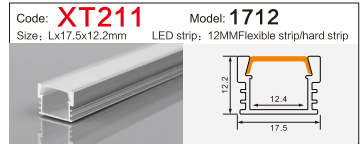

LED Aluminum profile factory

LINEAR LIGHTING
ALUMINUM PROFILE

LINEAR LIGHTING ALUMINUM PROFILE

LINEAR LIGHTING ALUMINUM PROFILE

LINEAR LIGHTING ALUMINUM PROFILE

Code: **XT230** Model: **Dia 30MM**
Size: Lx60mm LED strip: 30MMFlexible strip/hard strip

Code: **BG84** Model: **5035conceal**
Size: Lx66x35mm LED strip: 42MMFlexible strip/hard strip

Code: **WR15035** Model: **15035**
Size: Lx150x35mm LED strip: 138MMFlexible strip/hard strip

Code: **XT303方/半圆** Model: **4542Three-sided**
Size: Lx45x42mm LED strip: 34MMFlexible strip/hard strip