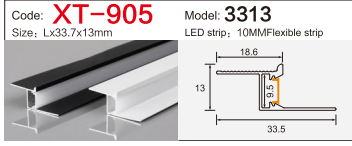

Code: **BG05** Model: **10040**
Size: Lx100x40mm LED strip: 75MMFlexible strip/hard strip

LINEAR LIGHTING ALUMINUM PROFILE

LINEAR LIGHTING ALUMINUM PROFILE

LINEAR LIGHTING ALUMINUM PROFILE

LINEAR LIGHTING ALUMINUM PROFILE

LINEAR LIGHTING ALUMINUM PROFILE

LINEAR LIGHTING

ALUMINUM PROFILE

Code: **XT827+691** Model: **4014**
 Size: Lx13.5x40mm LED strip: 10MMFlexible strip

Code: **XT557** Model: **3020**
 Size: Lx30x20mm LED strip: 26mmFlexible strip/hard strip