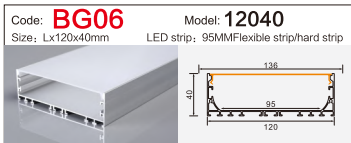

LINEAR LIGHTING ALUMINUM PROFILE