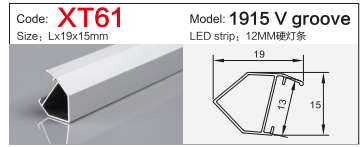

LED Aluminum profile factory

LINEAR LIGHTING
ALUMINUM PROFILE

LINEAR LIGHTING ALUMINUM PROFILE

LINEAR LIGHTING ALUMINUM PROFILE

LINEAR LIGHTING ALUMINUM PROFILE

Code: **XT230** Model: **Dia 30MM**
Size: Lx60mm LED strip: 30MMFlexible strip/hard strip

Code: **BG84** Model: **5035conceal**
Size: Lx66x35mm LED strip: 42MMFlexible strip/hard strip

Code: **WR15035** Model: **15035**
Size: Lx150x35mm LED strip: 138MMFlexible strip/hard strip

Code: **XT303方/半圆** Model: **4542Three-sided**
Size: Lx45x42mm LED strip: 34MMFlexible strip/hard strip