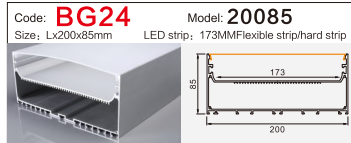

LINEAR LIGHTING ALUMINUM PROFILE