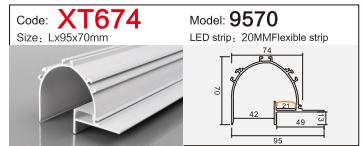

Code: **BG53** Model: **9040conceal**
Size: Lx106x40mm LED strip: 88MMFlexible strip/hard strip

Code: **BG85** Model: **5035**
Size: Lx50x35mm LED strip: 42MMFlexible strip/hard strip

Code: **BG62** Model: **12035conceal**
Size: Lx135x35mm LED strip: 110MMFlexible strip/hard strip

Code: **BG05** Model: **10040**
Size: Lx100x40mm LED strip: 75MMFlexible strip/hard strip

LINEAR LIGHTING ALUMINUM PROFILE

LINEAR LIGHTING ALUMINUM PROFILE

LINEAR LIGHTING ALUMINUM PROFILE

LINEAR LIGHTING ALUMINUM PROFILE

LINEAR LIGHTING ALUMINUM PROFILE

LINEAR LIGHTING

ALUMINUM PROFILE

Code: **XT827+691** Model: **4014**
 Size: Lx13.5x40mm LED strip: 10MMFlexible strip

Code: **XT557** Model: **3020**
 Size: Lx30x20mm LED strip: 26mmFlexible strip/hard strip