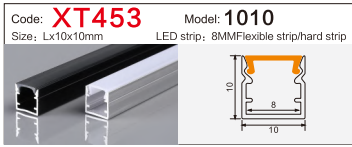

LED Aluminum profile factory

LINEAR LIGHTING
ALUMINUM PROFILE

LINEAR LIGHTING ALUMINUM PROFILE

LINEAR LIGHTING ALUMINUM PROFILE

LINEAR LIGHTING ALUMINUM PROFILE

Code: **XT230** Model: **Dia 30MM**
Size: Lx60mm LED strip: 30MMFlexible strip/hard strip

Code: **BG84** Model: **5035conceal**
Size: Lx66x35mm LED strip: 42MMFlexible strip/hard strip

Code: **WR15035** Model: **15035**
Size: Lx150x35mm LED strip: 138MMFlexible strip/hard strip

Code: **XT303方/半圆** Model: **4542Three-sided**
Size: Lx45x42mm LED strip: 34MMFlexible strip/hard strip