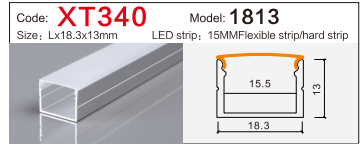

LED Aluminum profile factory

LINEAR LIGHTING
ALUMINUM PROFILE

LINEAR LIGHTING ALUMINUM PROFILE

LINEAR LIGHTING ALUMINUM PROFILE

LINEAR LIGHTING ALUMINUM PROFILE

Code: **XT230** Model: **Dia 30MM**
Size: Lx60mm LED strip: 30MMFlexible strip/hard strip

Code: **BG84** Model: **5035conceal**
Size: Lx66x35mm LED strip: 42MMFlexible strip/hard strip

Code: **WR15035** Model: **15035**
Size: Lx150x35mm LED strip: 138MMFlexible strip/hard strip

Code: **XT303方/半圆** Model: **4542Three-sided**
Size: Lx45x42mm LED strip: 34MMFlexible strip/hard strip