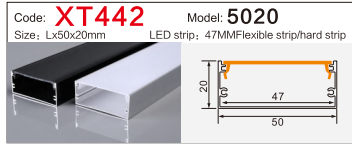

LED Aluminum profile factory

LINEAR LIGHTING
ALUMINUM PROFILE

LINEAR LIGHTING ALUMINUM PROFILE

LINEAR LIGHTING ALUMINUM PROFILE

LINEAR LIGHTING ALUMINUM PROFILE

Code: **XT230** Model: **Dia 30MM**
Size: Lx60mm LED strip: 30MMFlexible strip/hard strip

Code: **BG84** Model: **5035conceal**
Size: Lx66x35mm LED strip: 42MMFlexible strip/hard strip

Code: **WR15035** Model: **15035**
Size: Lx150x35mm LED strip: 138MMFlexible strip/hard strip

Code: **XT303方/半圆** Model: **4542Three-sided**
Size: Lx45x42mm LED strip: 34MMFlexible strip/hard strip