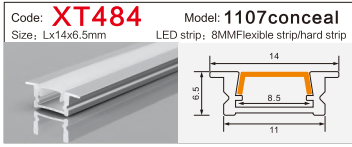

LED Aluminum profile factory

LINEAR LIGHTING
ALUMINUM PROFILE

LINEAR LIGHTING ALUMINUM PROFILE

LINEAR LIGHTING ALUMINUM PROFILE

LINEAR LIGHTING ALUMINUM PROFILE

Code: **XT230** Model: **Dia 30MM**
Size: Lx60mm LED strip: 30MMFlexible strip/hard strip

Code: **BG84** Model: **5035conceal**
Size: Lx66x35mm LED strip: 42MMFlexible strip/hard strip

Code: **WR15035** Model: **15035**
Size: Lx150x35mm LED strip: 138MMFlexible strip/hard strip

Code: **XT303方/半圆** Model: **4542Three-sided**
Size: Lx45x42mm LED strip: 34MMFlexible strip/hard strip

Code: **BG63** Model: **5035**
Size: Lx50x35mm LED strip: 42MMFlexible strip/hard strip

Code: **WR15035DB** Model: **15035conceal**
Size: Lx166x35mm LED strip: 138MMFlexible strip/hard strip

Code: **RG508** Model: **3860Three-sided**
Size: Lx38x60mm LED strip: 10MMFlexible strip/hard strip