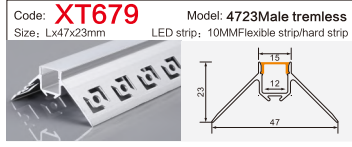

Code: **BG53** Model: **9040conceal**
Size: Lx106x40mm LED strip: 88MMFlexible strip/hard strip

Code: **BG85** Model: **5035**
Size: Lx50x35mm LED strip: 42MMFlexible strip/hard strip

Code: **BG62** Model: **12035conceal**
Size: Lx135x35mm LED strip: 110MMFlexible strip/hard strip

Code: **BG05** Model: **10040**
Size: Lx100x40mm LED strip: 75MMFlexible strip/hard strip

LINEAR LIGHTING ALUMINUM PROFILE

LINEAR LIGHTING ALUMINUM PROFILE

LINEAR LIGHTING ALUMINUM PROFILE

LINEAR LIGHTING ALUMINUM PROFILE