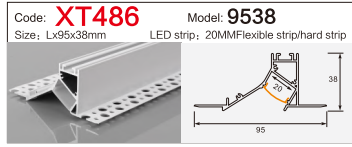

Code: **BG05** Model: **10040**
Size: Lx100x40mm LED strip: 75MMFlexible strip/hard strip

LINEAR LIGHTING ALUMINUM PROFILE

LINEAR LIGHTING ALUMINUM PROFILE

LINEAR LIGHTING ALUMINUM PROFILE

LINEAR LIGHTING ALUMINUM PROFILE

LINEAR LIGHTING ALUMINUM PROFILE

LINEAR LIGHTING

ALUMINUM PROFILE

Code: **XT827+691** Model: **4014**
 Size: Lx13.5x40mm LED strip: 10MMFlexible strip

Code: **XT557** Model: **3020**
 Size: Lx30x20mm LED strip: 26mmFlexible strip/hard strip