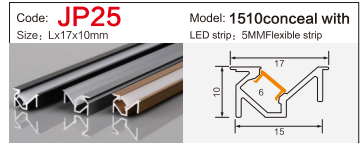

Code: **BG05** Model: **10040**
Size: Lx100x40mm LED strip: 75MMFlexible strip/hard strip

LINEAR LIGHTING ALUMINUM PROFILE

LINEAR LIGHTING ALUMINUM PROFILE

LINEAR LIGHTING ALUMINUM PROFILE

LINEAR LIGHTING ALUMINUM PROFILE

LINEAR LIGHTING ALUMINUM PROFILE

LINEAR LIGHTING

ALUMINUM PROFILE

Code: **XT827+691** Model: **4014**
 Size: Lx13.5x40mm LED strip: 10MMFlexible strip

Code: **XT557** Model: **3020**
 Size: Lx30x20mm LED strip: 26mmFlexible strip/hard strip