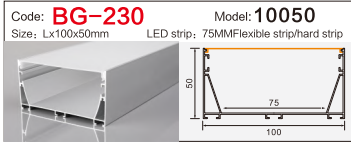

LINEAR LIGHTING ALUMINUM PROFILE