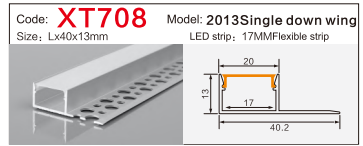

LINEAR LIGHTING ALUMINUM PROFILE