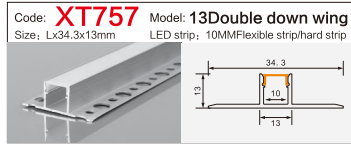

Code: **BG05** Model: **10040**
Size: Lx100x40mm LED strip: 75MMFlexible strip/hard strip

LINEAR LIGHTING ALUMINUM PROFILE

LINEAR LIGHTING ALUMINUM PROFILE

LINEAR LIGHTING ALUMINUM PROFILE

LINEAR LIGHTING ALUMINUM PROFILE

LINEAR LIGHTING ALUMINUM PROFILE

LINEAR LIGHTING

ALUMINUM PROFILE

Code: **XT827+691** Model: **4014**
 Size: Lx13.5x40mm LED strip: 10MMFlexible strip

Code: **XT557** Model: **3020**
 Size: Lx30x20mm LED strip: 26mmFlexible strip/hard strip