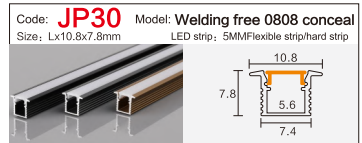

Code: **BG05** Model: **10040**
Size: Lx100x40mm LED strip: 75MMFlexible strip/hard strip

LINEAR LIGHTING ALUMINUM PROFILE

LINEAR LIGHTING ALUMINUM PROFILE

LINEAR LIGHTING ALUMINUM PROFILE

LINEAR LIGHTING ALUMINUM PROFILE