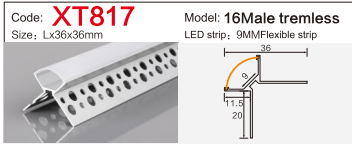

Code: **BG53** Model: **9040conceal**
Size: Lx106x40mm LED strip: 88MMFlexible strip/hard strip

Code: **BG85** Model: **5035**
Size: Lx50x35mm LED strip: 42MMFlexible strip/hard strip

Code: **BG62** Model: **12035conceal**
Size: Lx135x35mm LED strip: 110MMFlexible strip/hard strip

Code: **BG05** Model: **10040**
Size: Lx100x40mm LED strip: 75MMFlexible strip/hard strip

LINEAR LIGHTING ALUMINUM PROFILE

LINEAR LIGHTING ALUMINUM PROFILE

LINEAR LIGHTING ALUMINUM PROFILE

LINEAR LIGHTING ALUMINUM PROFILE

LINEAR LIGHTING ALUMINUM PROFILE

LINEAR LIGHTING

ALUMINUM PROFILE

Code: **XT827+691** Model: **4014**
 Size: Lx13.5x40mm LED strip: 10MMFlexible strip

Code: **XT557** Model: **3020**
 Size: Lx30x20mm LED strip: 26mmFlexible strip/hard strip