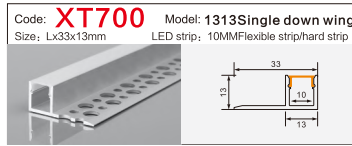

LINEAR LIGHTING ALUMINUM PROFILE