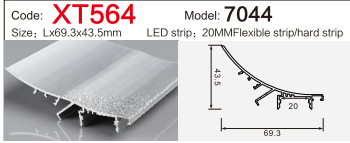

Code: **BG05** Model: **10040**
Size: Lx100x40mm LED strip: 75MMFlexible strip/hard strip

LINEAR LIGHTING ALUMINUM PROFILE

LINEAR LIGHTING ALUMINUM PROFILE

LINEAR LIGHTING ALUMINUM PROFILE

LINEAR LIGHTING ALUMINUM PROFILE

LINEAR LIGHTING ALUMINUM PROFILE

LINEAR LIGHTING

ALUMINUM PROFILE

Code: **XT827+691** Model: **4014**
 Size: Lx13.5x40mm LED strip: 10MMFlexible strip

Code: **XT557** Model: **3020**
 Size: Lx30x20mm LED strip: 26mmFlexible strip/hard strip