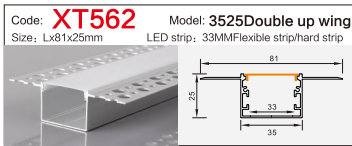

Code: **BG05** Model: **10040**
Size: Lx100x40mm LED strip: 75MMFlexible strip/hard strip

LINEAR LIGHTING ALUMINUM PROFILE

LINEAR LIGHTING ALUMINUM PROFILE

LINEAR LIGHTING ALUMINUM PROFILE

LINEAR LIGHTING ALUMINUM PROFILE

LINEAR LIGHTING ALUMINUM PROFILE

LINEAR LIGHTING

ALUMINUM PROFILE

Code: **XT827+691** Model: **4014**
 Size: Lx13.5x40mm LED strip: 10MMFlexible strip

Code: **XT557** Model: **3020**
 Size: Lx30x20mm LED strip: 26mmFlexible strip/hard strip