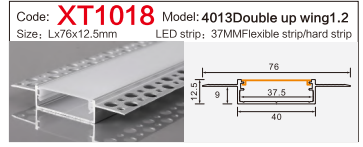

LINEAR LIGHTING ALUMINUM PROFILE