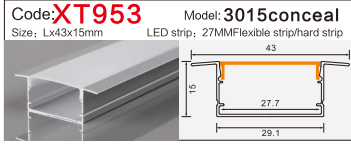

LED Aluminum profile factory

LINEAR LIGHTING
ALUMINUM PROFILE

LINEAR LIGHTING ALUMINUM PROFILE

LINEAR LIGHTING ALUMINUM PROFILE

LINEAR LIGHTING ALUMINUM PROFILE

Code: **XT230** Model: **Dia 30MM**
Size: Lx60mm LED strip: 30MMFlexible strip/hard strip

Code: **BG84** Model: **5035conceal**
Size: Lx66x35mm LED strip: 42MMFlexible strip/hard strip

Code: **WR15035** Model: **15035**
Size: Lx150x35mm LED strip: 138MMFlexible strip/hard strip

Code: **XT303方/半圆** Model: **4542Three-sided**
Size: Lx45x42mm LED strip: 34MMFlexible strip/hard strip