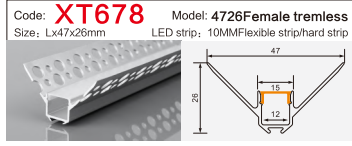

LINEAR LIGHTING ALUMINUM PROFILE