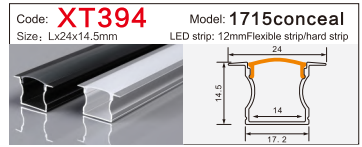

LED Aluminum profile factory

LINEAR LIGHTING
ALUMINUM PROFILE

LINEAR LIGHTING ALUMINUM PROFILE

LINEAR LIGHTING ALUMINUM PROFILE

LINEAR LIGHTING ALUMINUM PROFILE

Code: **XT230** Model: **Dia 30MM**
Size: Lx60mm LED strip: 30MMFlexible strip/hard strip

Code: **BG84** Model: **5035conceal**
Size: Lx66x35mm LED strip: 42MMFlexible strip/hard strip

Code: **WR15035** Model: **15035**
Size: Lx150x35mm LED strip: 138MMFlexible strip/hard strip

Code: **XT303方/半圆** Model: **4542Three-sided**
Size: Lx45x42mm LED strip: 34MMFlexible strip/hard strip

Code: **BG63** Model: **5035**
Size: Lx50x35mm LED strip: 42MMFlexible strip/hard strip

Code: **WR15035DB** Model: **15035conceal**
Size: Lx166x35mm LED strip: 138MMFlexible strip/hard strip

Code: **RG508** Model: **3860Three-sided**
Size: Lx38x60mm LED strip: 10MMFlexible strip/hard strip