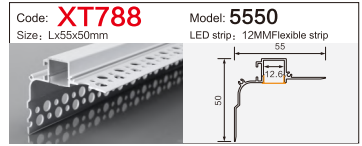

Code: **BG05** Model: **10040**
Size: Lx100x40mm LED strip: 75MMFlexible strip/hard strip

LINEAR LIGHTING ALUMINUM PROFILE

LINEAR LIGHTING ALUMINUM PROFILE

LINEAR LIGHTING ALUMINUM PROFILE

LINEAR LIGHTING ALUMINUM PROFILE

LINEAR LIGHTING ALUMINUM PROFILE

LINEAR LIGHTING

ALUMINUM PROFILE

Code: **XT827+691** Model: **4014**
 Size: Lx13.5x40mm LED strip: 10MMFlexible strip

Code: **XT557** Model: **3020**
 Size: Lx30x20mm LED strip: 26mmFlexible strip/hard strip