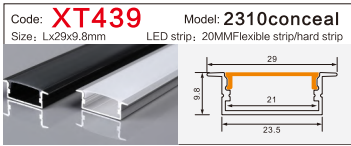

LED Aluminum profile factory

LINEAR LIGHTING
ALUMINUM PROFILE

LINEAR LIGHTING ALUMINUM PROFILE

LINEAR LIGHTING ALUMINUM PROFILE

LINEAR LIGHTING ALUMINUM PROFILE

Code: **XT230** Model: **Dia 30MM**
Size: Lx60mm LED strip: 30MMFlexible strip/hard strip

Code: **BG84** Model: **5035conceal**
Size: Lx66x35mm LED strip: 42MMFlexible strip/hard strip

Code: **WR15035** Model: **15035**
Size: Lx150x35mm LED strip: 138MMFlexible strip/hard strip

Code: **XT303方/半圆** Model: **4542Three-sided**
Size: Lx45x42mm LED strip: 34MMFlexible strip/hard strip

Code: **BG63** Model: **5035**
Size: Lx50x35mm LED strip: 42MMFlexible strip/hard strip

Code: **WR15035DB** Model: **15035conceal**
Size: Lx166x35mm LED strip: 138MMFlexible strip/hard strip

Code: **RG508** Model: **3860Three-sided**
Size: Lx38x60mm LED strip: 10MMFlexible strip/hard strip