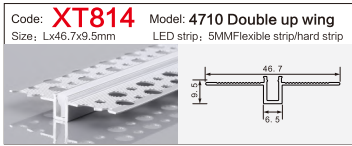

Code: **BG05** Model: **10040**
Size: Lx100x40mm LED strip: 75MMFlexible strip/hard strip

LINEAR LIGHTING ALUMINUM PROFILE

LINEAR LIGHTING ALUMINUM PROFILE

LINEAR LIGHTING ALUMINUM PROFILE

LINEAR LIGHTING ALUMINUM PROFILE

LINEAR LIGHTING ALUMINUM PROFILE

LINEAR LIGHTING

ALUMINUM PROFILE

Code: **XT827+691** Model: **4014**
 Size: Lx13.5x40mm LED strip: 10MMFlexible strip

Code: **XT557** Model: **3020**
 Size: Lx30x20mm LED strip: 26mmFlexible strip/hard strip