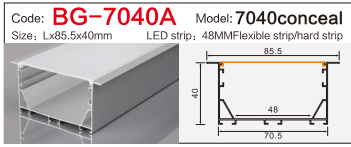

LINEAR LIGHTING ALUMINUM PROFILE