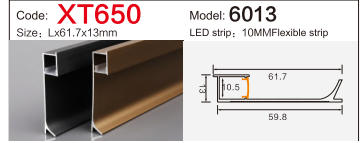

Code: **BG05** Model: **10040**
Size: Lx100x40mm LED strip: 75MMFlexible strip/hard strip

LINEAR LIGHTING ALUMINUM PROFILE

LINEAR LIGHTING ALUMINUM PROFILE

LINEAR LIGHTING ALUMINUM PROFILE

LINEAR LIGHTING ALUMINUM PROFILE

LINEAR LIGHTING ALUMINUM PROFILE

LINEAR LIGHTING

ALUMINUM PROFILE

Code: **XT827+691** Model: **4014**
 Size: Lx13.5x40mm LED strip: 10MMFlexible strip

Code: **XT557** Model: **3020**
 Size: Lx30x20mm LED strip: 26mmFlexible strip/hard strip