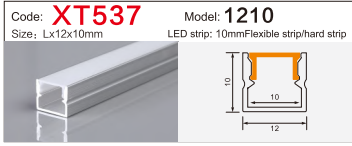

LED Aluminum profile factory

LINEAR LIGHTING
ALUMINUM PROFILE

LINEAR LIGHTING ALUMINUM PROFILE

LINEAR LIGHTING ALUMINUM PROFILE

LINEAR LIGHTING ALUMINUM PROFILE

Code: **XT230** Model: **Dia 30MM**
Size: Lx60mm LED strip: 30MMFlexible strip/hard strip

Code: **BG84** Model: **5035conceal**
Size: Lx66x35mm LED strip: 42MMFlexible strip/hard strip

Code: **WR15035** Model: **15035**
Size: Lx150x35mm LED strip: 138MMFlexible strip/hard strip

Code: **XT303方/半圆** Model: **4542Three-sided**
Size: Lx45x42mm LED strip: 34MMFlexible strip/hard strip