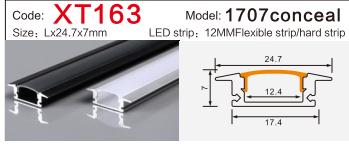

LED Aluminum profile factory

LINEAR LIGHTING
ALUMINUM PROFILE

LINEAR LIGHTING ALUMINUM PROFILE

LINEAR LIGHTING ALUMINUM PROFILE

LINEAR LIGHTING ALUMINUM PROFILE

Code: **XT230** Model: **Dia 30MM**
Size: Lx60mm LED strip: 30MMFlexible strip/hard strip

Code: **BG84** Model: **5035conceal**
Size: Lx66x35mm LED strip: 42MMFlexible strip/hard strip

Code: **WR15035** Model: **15035**
Size: Lx150x35mm LED strip: 138MMFlexible strip/hard strip

Code: **XT303方/半圆** Model: **4542Three-sided**
Size: Lx45x42mm LED strip: 34MMFlexible strip/hard strip

Code: **BG63** Model: **5035**
Size: Lx50x35mm LED strip: 42MMFlexible strip/hard strip

Code: **WR15035DB** Model: **15035conceal**
Size: Lx166x35mm LED strip: 138MMFlexible strip/hard strip

Code: **RG508** Model: **3860Three-sided**
Size: Lx38x60mm LED strip: 10MMFlexible strip/hard strip