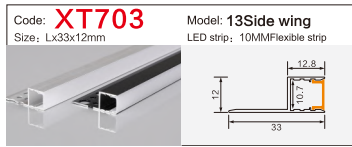

LINEAR LIGHTING ALUMINUM PROFILE