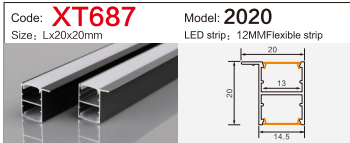

Code: **BG05** Model: **10040**
Size: Lx100x40mm LED strip: 75MMFlexible strip/hard strip

LINEAR LIGHTING ALUMINUM PROFILE

LINEAR LIGHTING ALUMINUM PROFILE

LINEAR LIGHTING ALUMINUM PROFILE

LINEAR LIGHTING ALUMINUM PROFILE

LINEAR LIGHTING ALUMINUM PROFILE

LINEAR LIGHTING

ALUMINUM PROFILE

Code: **XT827+691** Model: **4014**
 Size: Lx13.5x40mm LED strip: 10MMFlexible strip

Code: **XT557** Model: **3020**
 Size: Lx30x20mm LED strip: 26mmFlexible strip/hard strip