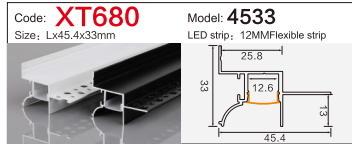

Code: **BG05** Model: **10040**
Size: Lx100x40mm LED strip: 75MMFlexible strip/hard strip

LINEAR LIGHTING ALUMINUM PROFILE

LINEAR LIGHTING ALUMINUM PROFILE

LINEAR LIGHTING ALUMINUM PROFILE

LINEAR LIGHTING ALUMINUM PROFILE

LINEAR LIGHTING ALUMINUM PROFILE

LINEAR LIGHTING

ALUMINUM PROFILE

Code: **XT827+691** Model: **4014**
 Size: Lx13.5x40mm LED strip: 10MMFlexible strip

Code: **XT557** Model: **3020**
 Size: Lx30x20mm LED strip: 26mmFlexible strip/hard strip