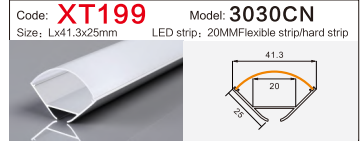

LED Aluminum profile factory

LINEAR LIGHTING
ALUMINUM PROFILE

LINEAR LIGHTING ALUMINUM PROFILE

LINEAR LIGHTING ALUMINUM PROFILE

LINEAR LIGHTING ALUMINUM PROFILE

Code: **XT230** Model: **Dia 30MM**
Size: Lx60mm LED strip: 30MMFlexible strip/hard strip

Code: **BG84** Model: **5035conceal**
Size: Lx66x35mm LED strip: 42MMFlexible strip/hard strip

Code: **WR15035** Model: **15035**
Size: Lx150x35mm LED strip: 138MMFlexible strip/hard strip

Code: **XT303方/半圆** Model: **4542Three-sided**
Size: Lx45x42mm LED strip: 34MMFlexible strip/hard strip