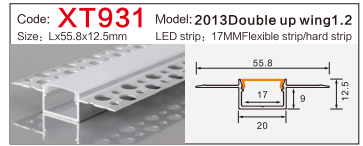

LINEAR LIGHTING ALUMINUM PROFILE