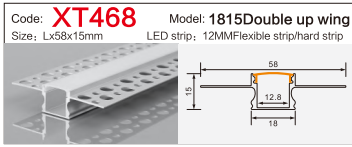

Code: **BG05** Model: **10040**
Size: Lx100x40mm LED strip: 75MMFlexible strip/hard strip

LINEAR LIGHTING ALUMINUM PROFILE

LINEAR LIGHTING ALUMINUM PROFILE

LINEAR LIGHTING ALUMINUM PROFILE

LINEAR LIGHTING ALUMINUM PROFILE

LINEAR LIGHTING ALUMINUM PROFILE

LINEAR LIGHTING

ALUMINUM PROFILE

Code: **XT827+691** Model: **4014**
 Size: Lx13.5x40mm LED strip: 10MMFlexible strip

Code: **XT557** Model: **3020**
 Size: Lx30x20mm LED strip: 26mmFlexible strip/hard strip