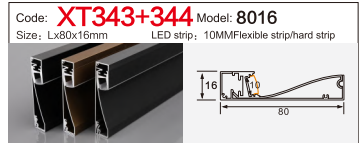

Code: **BG05** Model: **10040**
Size: Lx100x40mm LED strip: 75MMFlexible strip/hard strip

LINEAR LIGHTING ALUMINUM PROFILE

LINEAR LIGHTING ALUMINUM PROFILE

LINEAR LIGHTING ALUMINUM PROFILE

LINEAR LIGHTING ALUMINUM PROFILE

LINEAR LIGHTING ALUMINUM PROFILE

LINEAR LIGHTING

ALUMINUM PROFILE

Code: **XT827+691** Model: **4014**
 Size: Lx13.5x40mm LED strip: 10MMFlexible strip

Code: **XT557** Model: **3020**
 Size: Lx30x20mm LED strip: 26mmFlexible strip/hard strip