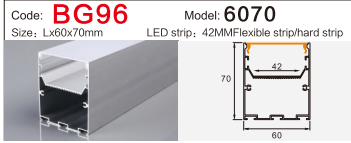

LINEAR LIGHTING ALUMINUM PROFILE