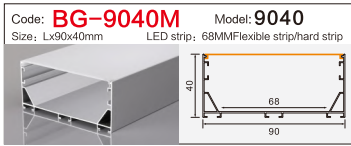

LINEAR LIGHTING ALUMINUM PROFILE