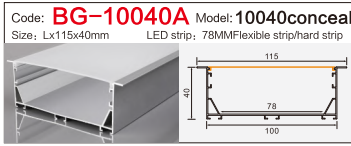

LINEAR LIGHTING ALUMINUM PROFILE