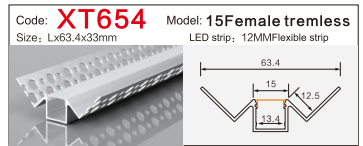

LINEAR LIGHTING ALUMINUM PROFILE