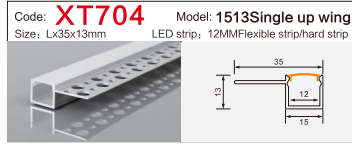

LINEAR LIGHTING ALUMINUM PROFILE