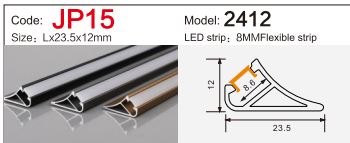

Code: **BG05** Model: **10040**
Size: Lx100x40mm LED strip: 75MMFlexible strip/hard strip

LINEAR LIGHTING ALUMINUM PROFILE

LINEAR LIGHTING ALUMINUM PROFILE

LINEAR LIGHTING ALUMINUM PROFILE

LINEAR LIGHTING ALUMINUM PROFILE

LINEAR LIGHTING ALUMINUM PROFILE

LINEAR LIGHTING

ALUMINUM PROFILE

Code: **XT827+691** Model: **4014**
 Size: Lx13.5x40mm LED strip: 10MMFlexible strip

Code: **XT557** Model: **3020**
 Size: Lx30x20mm LED strip: 26mmFlexible strip/hard strip