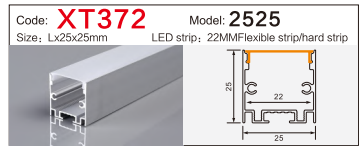

LED Aluminum profile factory

LINEAR LIGHTING
ALUMINUM PROFILE

LINEAR LIGHTING ALUMINUM PROFILE

LINEAR LIGHTING ALUMINUM PROFILE

LINEAR LIGHTING ALUMINUM PROFILE

Code: **XT230** Model: **Dia 30MM**
Size: Lx60mm LED strip: 30MMFlexible strip/hard strip

Code: **BG84** Model: **5035conceal**
Size: Lx66x35mm LED strip: 42MMFlexible strip/hard strip

Code: **WR15035** Model: **15035**
Size: Lx150x35mm LED strip: 138MMFlexible strip/hard strip

Code: **XT303方/半圆** Model: **4542Three-sided**
Size: Lx45x42mm LED strip: 34MMFlexible strip/hard strip