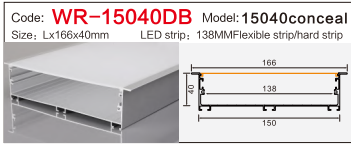

LINEAR LIGHTING ALUMINUM PROFILE