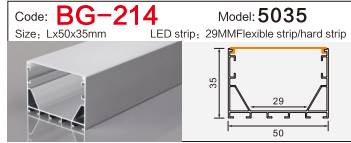

LINEAR LIGHTING ALUMINUM PROFILE