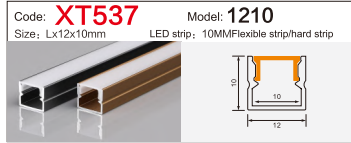

Code: **BG05** Model: **10040**
Size: Lx100x40mm LED strip: 75MMFlexible strip/hard strip

LINEAR LIGHTING ALUMINUM PROFILE

LINEAR LIGHTING ALUMINUM PROFILE

LINEAR LIGHTING ALUMINUM PROFILE

LINEAR LIGHTING ALUMINUM PROFILE

LINEAR LIGHTING ALUMINUM PROFILE

LINEAR LIGHTING

ALUMINUM PROFILE

Code: **XT827+691** Model: **4014**
 Size: Lx13.5x40mm LED strip: 10MMFlexible strip

Code: **XT557** Model: **3020**
 Size: Lx30x20mm LED strip: 26mmFlexible strip/hard strip