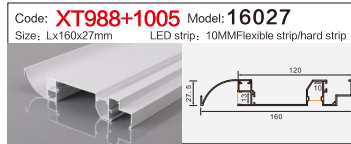

Code: **BG05** Model: **10040**
Size: Lx100x40mm LED strip: 75MMFlexible strip/hard strip

LINEAR LIGHTING ALUMINUM PROFILE

LINEAR LIGHTING ALUMINUM PROFILE

LINEAR LIGHTING ALUMINUM PROFILE

LINEAR LIGHTING ALUMINUM PROFILE

LINEAR LIGHTING ALUMINUM PROFILE

LINEAR LIGHTING

ALUMINUM PROFILE

Code: **XT827+691** Model: **4014**
 Size: Lx13.5x40mm LED strip: 10MMFlexible strip

Code: **XT557** Model: **3020**
 Size: Lx30x20mm LED strip: 26mmFlexible strip/hard strip