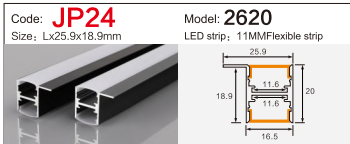

Code: **BG05** Model: **10040**
Size: Lx100x40mm LED strip: 75MMFlexible strip/hard strip

LINEAR LIGHTING ALUMINUM PROFILE

LINEAR LIGHTING ALUMINUM PROFILE

LINEAR LIGHTING ALUMINUM PROFILE

LINEAR LIGHTING ALUMINUM PROFILE

LINEAR LIGHTING ALUMINUM PROFILE

LINEAR LIGHTING

ALUMINUM PROFILE

Code: **XT827+691** Model: **4014**
 Size: Lx13.5x40mm LED strip: 10MMFlexible strip

Code: **XT557** Model: **3020**
 Size: Lx30x20mm LED strip: 26mmFlexible strip/hard strip