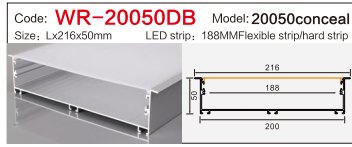

LINEAR LIGHTING ALUMINUM PROFILE