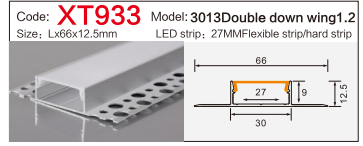

LINEAR LIGHTING ALUMINUM PROFILE