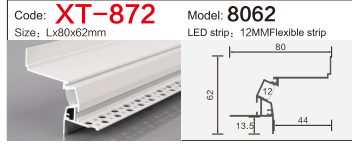

Code: **BG05** Model: **10040**
Size: Lx100x40mm LED strip: 75MMFlexible strip/hard strip

LINEAR LIGHTING ALUMINUM PROFILE

LINEAR LIGHTING ALUMINUM PROFILE

LINEAR LIGHTING ALUMINUM PROFILE

LINEAR LIGHTING ALUMINUM PROFILE

LINEAR LIGHTING ALUMINUM PROFILE

LINEAR LIGHTING

ALUMINUM PROFILE

Code: **XT827+691** Model: **4014**
 Size: Lx13.5x40mm LED strip: 10MMFlexible strip

Code: **XT557** Model: **3020**
 Size: Lx30x20mm LED strip: 26mmFlexible strip/hard strip