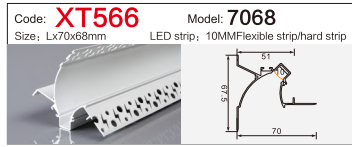

Code: **BG05** Model: **10040**
Size: Lx100x40mm LED strip: 75MMFlexible strip/hard strip

LINEAR LIGHTING ALUMINUM PROFILE

LINEAR LIGHTING ALUMINUM PROFILE

LINEAR LIGHTING ALUMINUM PROFILE

LINEAR LIGHTING ALUMINUM PROFILE

LINEAR LIGHTING ALUMINUM PROFILE

LINEAR LIGHTING

ALUMINUM PROFILE

Code: **XT827+691** Model: **4014**
 Size: Lx13.5x40mm LED strip: 10MMFlexible strip

Code: **XT557** Model: **3020**
 Size: Lx30x20mm LED strip: 26mmFlexible strip/hard strip