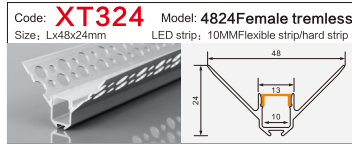

LINEAR LIGHTING ALUMINUM PROFILE