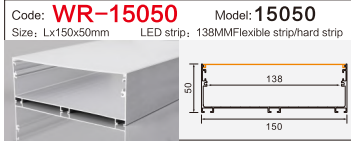

LINEAR LIGHTING ALUMINUM PROFILE