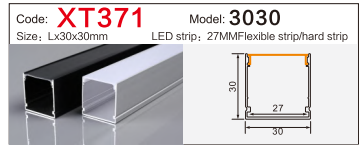

LED Aluminum profile factory

LINEAR LIGHTING
ALUMINUM PROFILE

LINEAR LIGHTING ALUMINUM PROFILE

LINEAR LIGHTING ALUMINUM PROFILE

LINEAR LIGHTING ALUMINUM PROFILE

Code: **XT230** Model: **Dia 30MM**
Size: Lx60mm LED strip: 30MMFlexible strip/hard strip

Code: **BG84** Model: **5035conceal**
Size: Lx66x35mm LED strip: 42MMFlexible strip/hard strip

Code: **WR15035** Model: **15035**
Size: Lx150x35mm LED strip: 138MMFlexible strip/hard strip

Code: **XT303方/半圆** Model: **4542Three-sided**
Size: Lx45x42mm LED strip: 34MMFlexible strip/hard strip