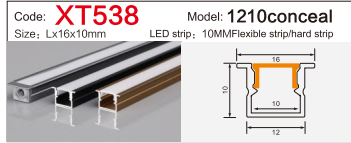

Code: **BG05** Model: **10040**
Size: Lx100x40mm LED strip: 75MMFlexible strip/hard strip

LINEAR LIGHTING ALUMINUM PROFILE

LINEAR LIGHTING ALUMINUM PROFILE

LINEAR LIGHTING ALUMINUM PROFILE

LINEAR LIGHTING ALUMINUM PROFILE

LINEAR LIGHTING ALUMINUM PROFILE

LINEAR LIGHTING

ALUMINUM PROFILE

Code: **XT827+691** Model: **4014**
 Size: Lx13.5x40mm LED strip: 10MMFlexible strip

Code: **XT557** Model: **3020**
 Size: Lx30x20mm LED strip: 26mmFlexible strip/hard strip