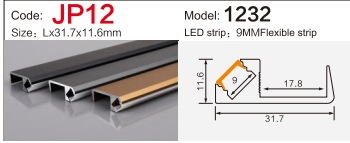

Code: **BG05** Model: **10040**
Size: Lx100x40mm LED strip: 75MMFlexible strip/hard strip

LINEAR LIGHTING ALUMINUM PROFILE

LINEAR LIGHTING ALUMINUM PROFILE

LINEAR LIGHTING ALUMINUM PROFILE

LINEAR LIGHTING ALUMINUM PROFILE

LINEAR LIGHTING ALUMINUM PROFILE

LINEAR LIGHTING

ALUMINUM PROFILE

Code: **XT827+691** Model: **4014**
 Size: Lx13.5x40mm LED strip: 10MMFlexible strip

Code: **XT557** Model: **3020**
 Size: Lx30x20mm LED strip: 26mmFlexible strip/hard strip