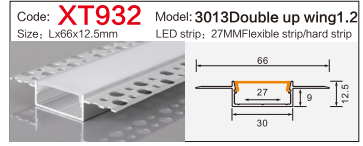

LINEAR LIGHTING ALUMINUM PROFILE