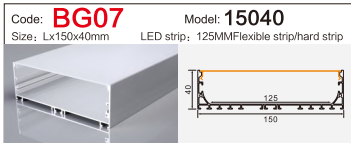

LINEAR LIGHTING ALUMINUM PROFILE