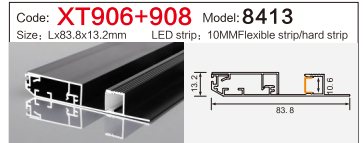

Code: **BG05** Model: **10040**
Size: Lx100x40mm LED strip: 75MMFlexible strip/hard strip

LINEAR LIGHTING ALUMINUM PROFILE

LINEAR LIGHTING ALUMINUM PROFILE

LINEAR LIGHTING ALUMINUM PROFILE

LINEAR LIGHTING ALUMINUM PROFILE

LINEAR LIGHTING ALUMINUM PROFILE

LINEAR LIGHTING

ALUMINUM PROFILE

Code: **XT827+691** Model: **4014**
 Size: Lx13.5x40mm LED strip: 10MMFlexible strip

Code: **XT557** Model: **3020**
 Size: Lx30x20mm LED strip: 26mmFlexible strip/hard strip