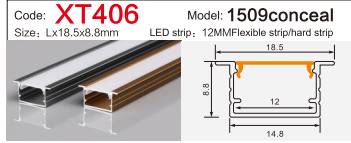

Code: **BG05** Model: **10040**
Size: Lx100x40mm LED strip: 75MMFlexible strip/hard strip

LINEAR LIGHTING ALUMINUM PROFILE

LINEAR LIGHTING ALUMINUM PROFILE

LINEAR LIGHTING ALUMINUM PROFILE

LINEAR LIGHTING ALUMINUM PROFILE

LINEAR LIGHTING ALUMINUM PROFILE

LINEAR LIGHTING

ALUMINUM PROFILE

Code: **XT827+691** Model: **4014**
 Size: Lx13.5x40mm LED strip: 10MMFlexible strip

Code: **XT557** Model: **3020**
 Size: Lx30x20mm LED strip: 26mmFlexible strip/hard strip