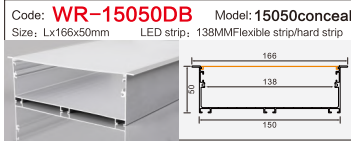

LINEAR LIGHTING ALUMINUM PROFILE