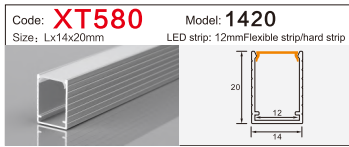

LED Aluminum profile factory

LINEAR LIGHTING
ALUMINUM PROFILE

LINEAR LIGHTING ALUMINUM PROFILE

LINEAR LIGHTING ALUMINUM PROFILE

LINEAR LIGHTING ALUMINUM PROFILE

Code: **XT230** Model: **Dia 30MM**
Size: Lx60mm LED strip: 30MMFlexible strip/hard strip

Code: **BG84** Model: **5035conceal**
Size: Lx66x35mm LED strip: 42MMFlexible strip/hard strip

Code: **WR15035** Model: **15035**
Size: Lx150x35mm LED strip: 138MMFlexible strip/hard strip

Code: **XT303方/半圆** Model: **4542Three-sided**
Size: Lx45x42mm LED strip: 34MMFlexible strip/hard strip