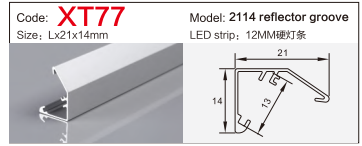

LED Aluminum profile factory

LINEAR LIGHTING
ALUMINUM PROFILE

LINEAR LIGHTING ALUMINUM PROFILE

LINEAR LIGHTING ALUMINUM PROFILE

LINEAR LIGHTING ALUMINUM PROFILE

Code: **XT230** Model: **Dia 30MM**
Size: Lx60mm LED strip: 30MMFlexible strip/hard strip

Code: **BG84** Model: **5035conceal**
Size: Lx66x35mm LED strip: 42MMFlexible strip/hard strip

Code: **WR15035** Model: **15035**
Size: Lx150x35mm LED strip: 138MMFlexible strip/hard strip

Code: **XT303方/半圆** Model: **4542Three-sided**
Size: Lx45x42mm LED strip: 34MMFlexible strip/hard strip