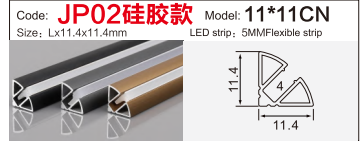

Code: **BG05** Model: **10040**
Size: Lx100x40mm LED strip: 75MMFlexible strip/hard strip

LINEAR LIGHTING ALUMINUM PROFILE

LINEAR LIGHTING ALUMINUM PROFILE

LINEAR LIGHTING ALUMINUM PROFILE

LINEAR LIGHTING ALUMINUM PROFILE