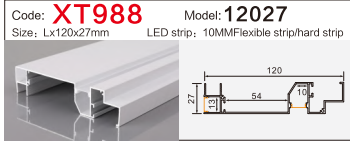

Code: **BG05** Model: **10040**
Size: Lx100x40mm LED strip: 75MMFlexible strip/hard strip

LINEAR LIGHTING ALUMINUM PROFILE

LINEAR LIGHTING ALUMINUM PROFILE

LINEAR LIGHTING ALUMINUM PROFILE

LINEAR LIGHTING ALUMINUM PROFILE

LINEAR LIGHTING ALUMINUM PROFILE

LINEAR LIGHTING

ALUMINUM PROFILE

Code: **XT827+691** Model: **4014**
 Size: Lx13.5x40mm LED strip: 10MMFlexible strip

Code: **XT557** Model: **3020**
 Size: Lx30x20mm LED strip: 26mmFlexible strip/hard strip