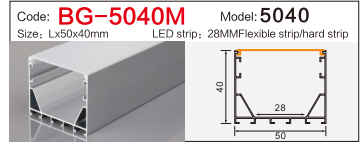

LINEAR LIGHTING ALUMINUM PROFILE