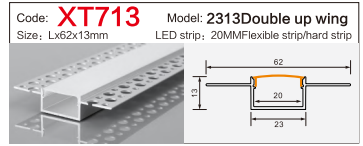

LINEAR LIGHTING ALUMINUM PROFILE