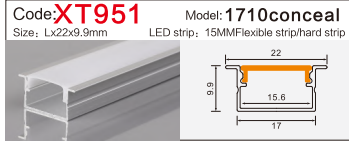

LED Aluminum profile factory

LINEAR LIGHTING
ALUMINUM PROFILE

LINEAR LIGHTING ALUMINUM PROFILE

LINEAR LIGHTING ALUMINUM PROFILE

LINEAR LIGHTING ALUMINUM PROFILE

Code: **XT230** Model: **Dia 30MM**
Size: Lx60mm LED strip: 30MMFlexible strip/hard strip

Code: **BG84** Model: **5035conceal**
Size: Lx66x35mm LED strip: 42MMFlexible strip/hard strip

Code: **WR15035** Model: **15035**
Size: Lx150x35mm LED strip: 138MMFlexible strip/hard strip

Code: **XT303方/半圆** Model: **4542Three-sided**
Size: Lx45x42mm LED strip: 34MMFlexible strip/hard strip