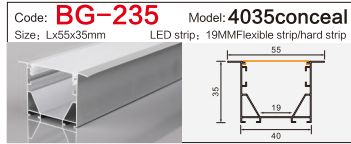

LINEAR LIGHTING ALUMINUM PROFILE