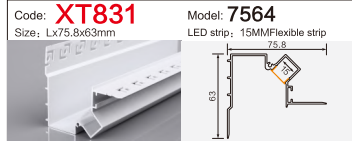

Code: **BG05** Model: **10040**
Size: Lx100x40mm LED strip: 75MMFlexible strip/hard strip

LINEAR LIGHTING ALUMINUM PROFILE

LINEAR LIGHTING ALUMINUM PROFILE

LINEAR LIGHTING ALUMINUM PROFILE

LINEAR LIGHTING ALUMINUM PROFILE

LINEAR LIGHTING ALUMINUM PROFILE

LINEAR LIGHTING

ALUMINUM PROFILE

Code: **XT827+691** Model: **4014**
 Size: Lx13.5x40mm LED strip: 10MMFlexible strip

Code: **XT557** Model: **3020**
 Size: Lx30x20mm LED strip: 26mmFlexible strip/hard strip