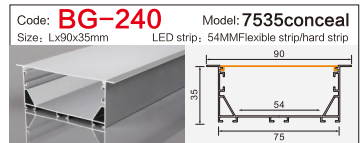

LINEAR LIGHTING ALUMINUM PROFILE