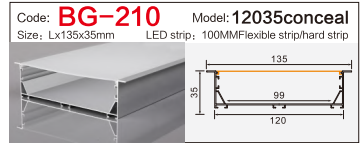

LINEAR LIGHTING ALUMINUM PROFILE