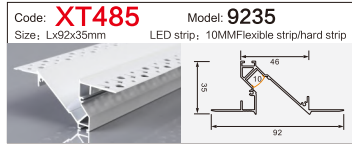

Code: **BG05** Model: **10040**
Size: Lx100x40mm LED strip: 75MMFlexible strip/hard strip

LINEAR LIGHTING ALUMINUM PROFILE

LINEAR LIGHTING ALUMINUM PROFILE

LINEAR LIGHTING ALUMINUM PROFILE

LINEAR LIGHTING ALUMINUM PROFILE

LINEAR LIGHTING ALUMINUM PROFILE

LINEAR LIGHTING

ALUMINUM PROFILE

Code: **XT827+691** Model: **4014**
 Size: Lx13.5x40mm LED strip: 10MMFlexible strip

Code: **XT557** Model: **3020**
 Size: Lx30x20mm LED strip: 26mmFlexible strip/hard strip