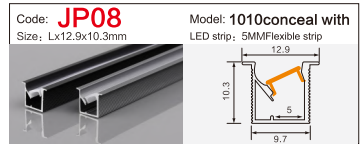

Code: **BG05** Model: **10040**
Size: Lx100x40mm LED strip: 75MMFlexible strip/hard strip

LINEAR LIGHTING ALUMINUM PROFILE

LINEAR LIGHTING ALUMINUM PROFILE

LINEAR LIGHTING ALUMINUM PROFILE

LINEAR LIGHTING ALUMINUM PROFILE