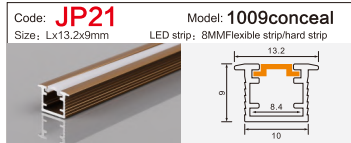

Code: **BG05** Model: **10040**
Size: Lx100x40mm LED strip: 75MMFlexible strip/hard strip

LINEAR LIGHTING ALUMINUM PROFILE

LINEAR LIGHTING ALUMINUM PROFILE

LINEAR LIGHTING ALUMINUM PROFILE

LINEAR LIGHTING ALUMINUM PROFILE

LINEAR LIGHTING ALUMINUM PROFILE

LINEAR LIGHTING

ALUMINUM PROFILE

Code: **XT827+691** Model: **4014**
 Size: Lx13.5x40mm LED strip: 10MMFlexible strip

Code: **XT557** Model: **3020**
 Size: Lx30x20mm LED strip: 26mmFlexible strip/hard strip