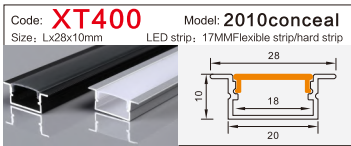

LED Aluminum profile factory

LINEAR LIGHTING
ALUMINUM PROFILE

LINEAR LIGHTING ALUMINUM PROFILE

LINEAR LIGHTING ALUMINUM PROFILE

LINEAR LIGHTING ALUMINUM PROFILE

Code: **XT230** Model: **Dia 30MM**
Size: Lx60mm LED strip: 30MMFlexible strip/hard strip

Code: **BG84** Model: **5035conceal**
Size: Lx66x35mm LED strip: 42MMFlexible strip/hard strip

Code: **WR15035** Model: **15035**
Size: Lx150x35mm LED strip: 138MMFlexible strip/hard strip

Code: **XT303方/半圆** Model: **4542Three-sided**
Size: Lx45x42mm LED strip: 34MMFlexible strip/hard strip