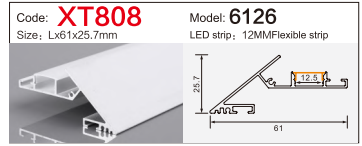

Code: **BG05** Model: **10040**
Size: Lx100x40mm LED strip: 75MMFlexible strip/hard strip

LINEAR LIGHTING ALUMINUM PROFILE

LINEAR LIGHTING ALUMINUM PROFILE

LINEAR LIGHTING ALUMINUM PROFILE

LINEAR LIGHTING ALUMINUM PROFILE

LINEAR LIGHTING ALUMINUM PROFILE

LINEAR LIGHTING

ALUMINUM PROFILE

Code: **XT827+691** Model: **4014**
 Size: Lx13.5x40mm LED strip: 10MMFlexible strip

Code: **XT557** Model: **3020**
 Size: Lx30x20mm LED strip: 26mmFlexible strip/hard strip