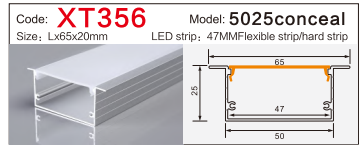

LED Aluminum profile factory

LINEAR LIGHTING
ALUMINUM PROFILE

LINEAR LIGHTING ALUMINUM PROFILE

LINEAR LIGHTING ALUMINUM PROFILE

LINEAR LIGHTING ALUMINUM PROFILE

Code: **XT230** Model: **Dia 30MM**
Size: Lx60mm LED strip: 30MMFlexible strip/hard strip

Code: **BG84** Model: **5035conceal**
Size: Lx66x35mm LED strip: 42MMFlexible strip/hard strip

Code: **WR15035** Model: **15035**
Size: Lx150x35mm LED strip: 138MMFlexible strip/hard strip

Code: **XT303方/半圆** Model: **4542Three-sided**
Size: Lx45x42mm LED strip: 34MMFlexible strip/hard strip