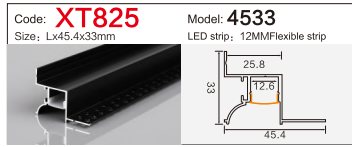

Code: **BG05** Model: **10040**
Size: Lx100x40mm LED strip: 75MMFlexible strip/hard strip

LINEAR LIGHTING ALUMINUM PROFILE

LINEAR LIGHTING ALUMINUM PROFILE

LINEAR LIGHTING ALUMINUM PROFILE

LINEAR LIGHTING ALUMINUM PROFILE

LINEAR LIGHTING ALUMINUM PROFILE

LINEAR LIGHTING

ALUMINUM PROFILE

Code: **XT827+691** Model: **4014**
 Size: Lx13.5x40mm LED strip: 10MMFlexible strip

Code: **XT557** Model: **3020**
 Size: Lx30x20mm LED strip: 26mmFlexible strip/hard strip