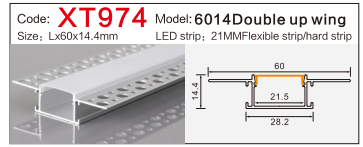

LINEAR LIGHTING ALUMINUM PROFILE